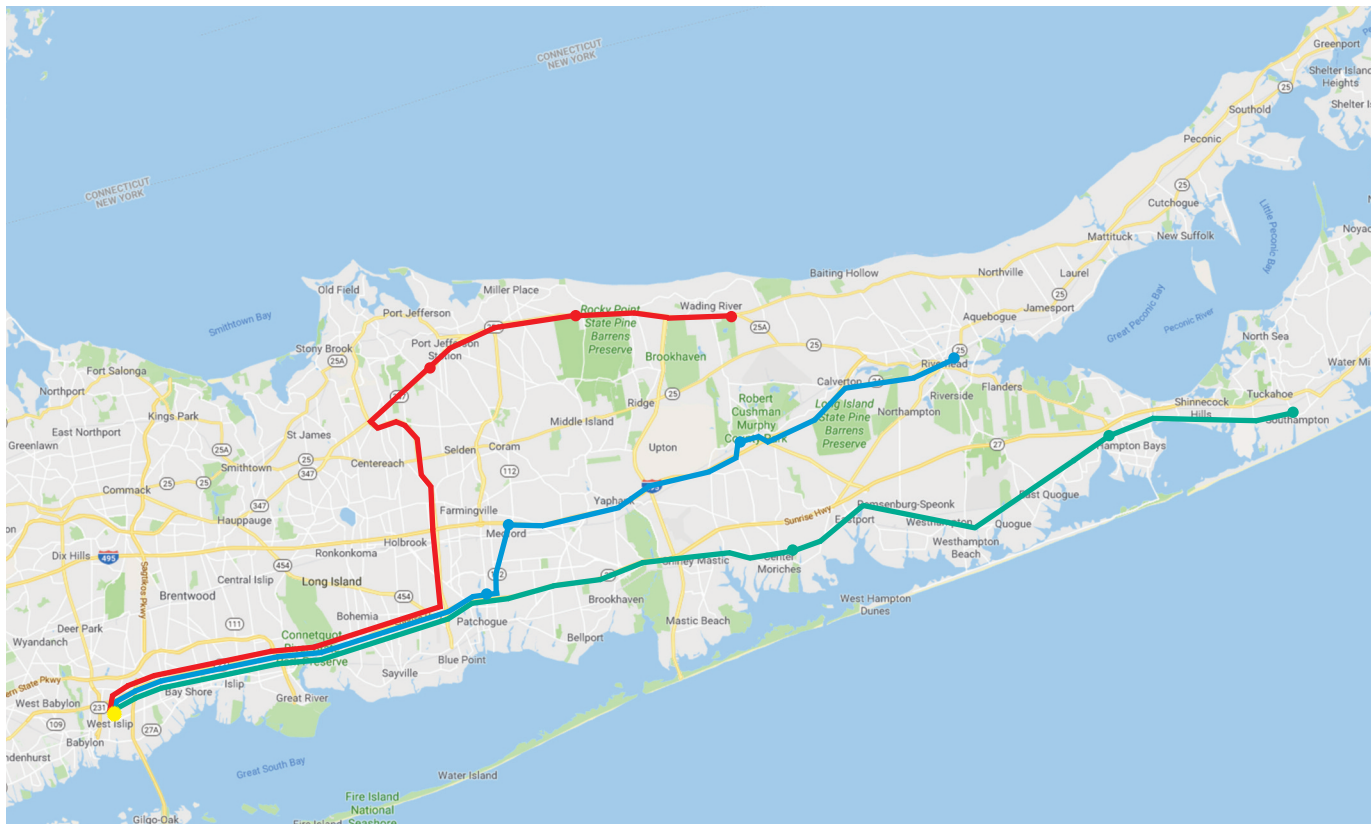

# EASTERN LONG ISLAND BUS ROUTES FROM ST. JOHN THE BAPTIST HIGH SCHOOL

Buses returning from St. John the Baptist High School will be offered at two different times to accommodate students heading home at regular dismissal time, and again later that afternoon to accommodate students who participate in school clubs and activities. All scheduled arrival times are estimates at this point. We plan to produce a final schedule once we've had 30 days of operation and a chance to observe actual performance. The line names, colors and bus stops remain the same.

### BLUE: Center Island Route

- 1) 3:15pm Our Lady of Mount Carmel  
495 N. Ocean Avenue, Patchogue
- 2) 3:35pm St. Sylvester Church  
68 Ohio Avenue, Medford
- 3) 3:50pm Sts. Peter & Paul Church  
781 Wading River Rd, Manorville
- 4) 4:10pm St. John Paul II Regional School  
515 Marcy Avenue, Riverhead

### GREEN: South Fork Route

- 1) 6:20pm St. John the Evangelist Church  
25 Ocean Avenue, Center Moriches
- 2) 6:40pm Church of St. Rosalie  
31 E. Montauk Hwy, Hampton Bays
- 3) 7:00pm Our Lady of Poland  
35 Maple Street, Southampton

### RED: North Island Route

- 1) 6:15pm St. Gerard Majella  
300 Terryville Road, Pt Jefferson
- 2) 6:35pm St. Anthony's Church  
614 Route 25A, Rocky Point
- 3) 6:45pm St. John the Baptist  
1488 N. Country Rd, Wading River