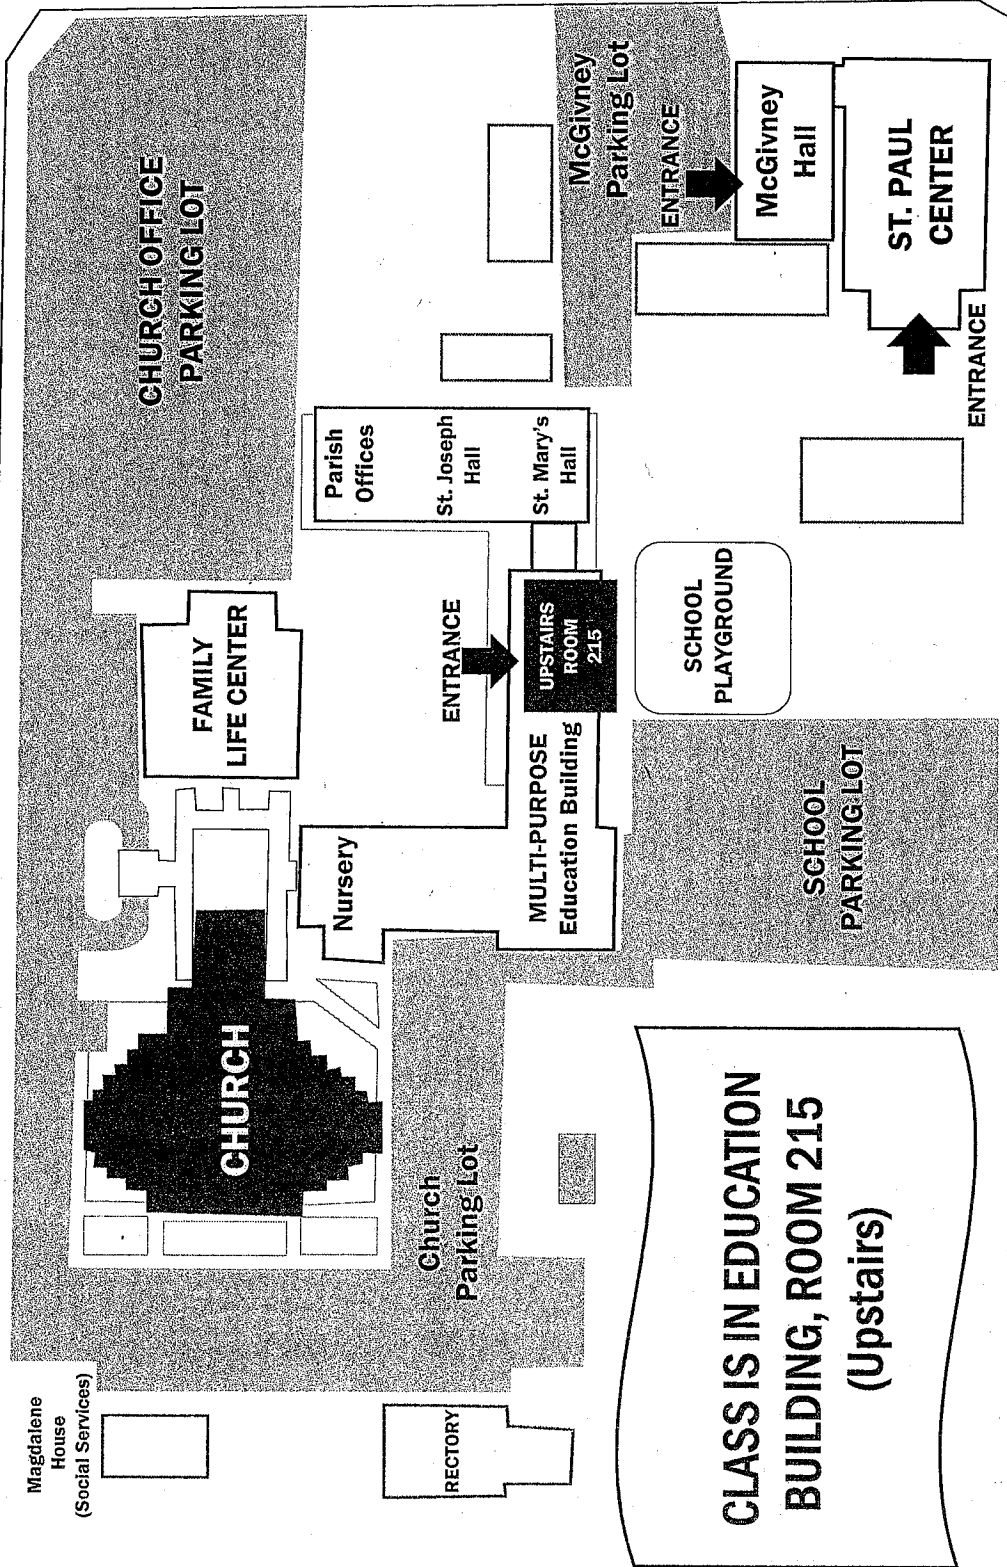

ST. MARY MAGDALENE CATHOLIC CHURCH CAMPUS MAP

527 South Houston Ave. Humble, Texas 77338 | Ph: 281-446-8211

SOUTH HOUSTON AVE.

ISAACKS RD.

**CLASS IS IN EDUCATION
BUILDING, ROOM 215
(Upstairs)**

FERGUSON ST.