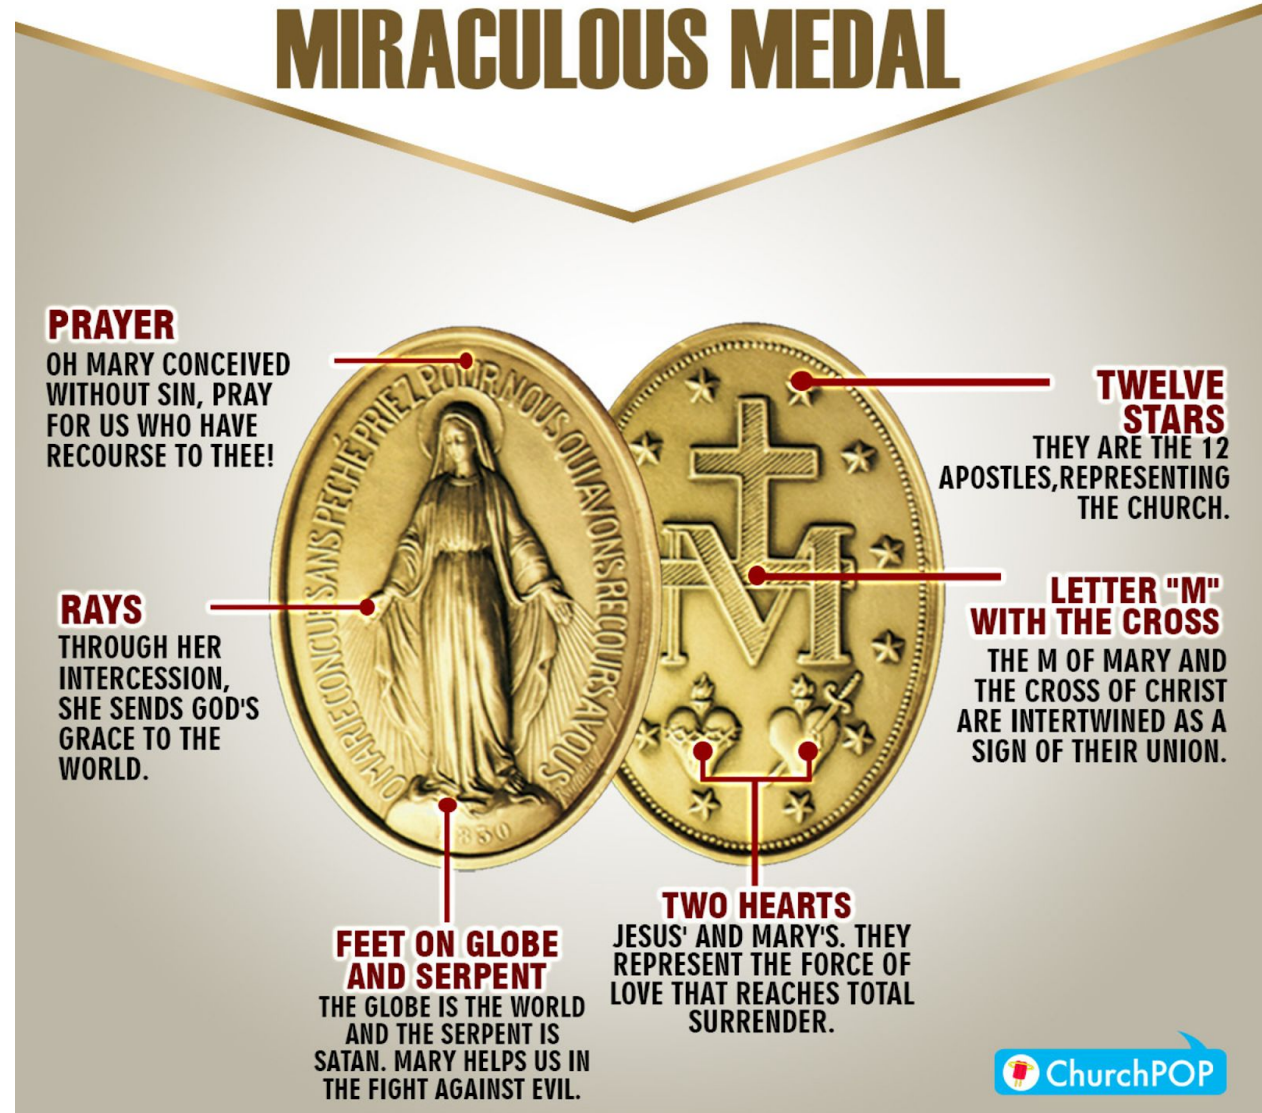

In honor of our Church's Patron Saint - St. Catherine Laboure, Mrs. Fisher did a short presentation to our group on St. Catherine Laboure as well as the Miraculous Medal. We learned that St. Catherine was asked to make a medal with the following:

# THE MEANING OF THE MIRACULOUS MEDAL

The picture of Mary is "Our Lady of Grace" and it is the same as the statue that is currently up on the Altar in our Church.

Mrs. Fisher also showed the students the picture the picture below: