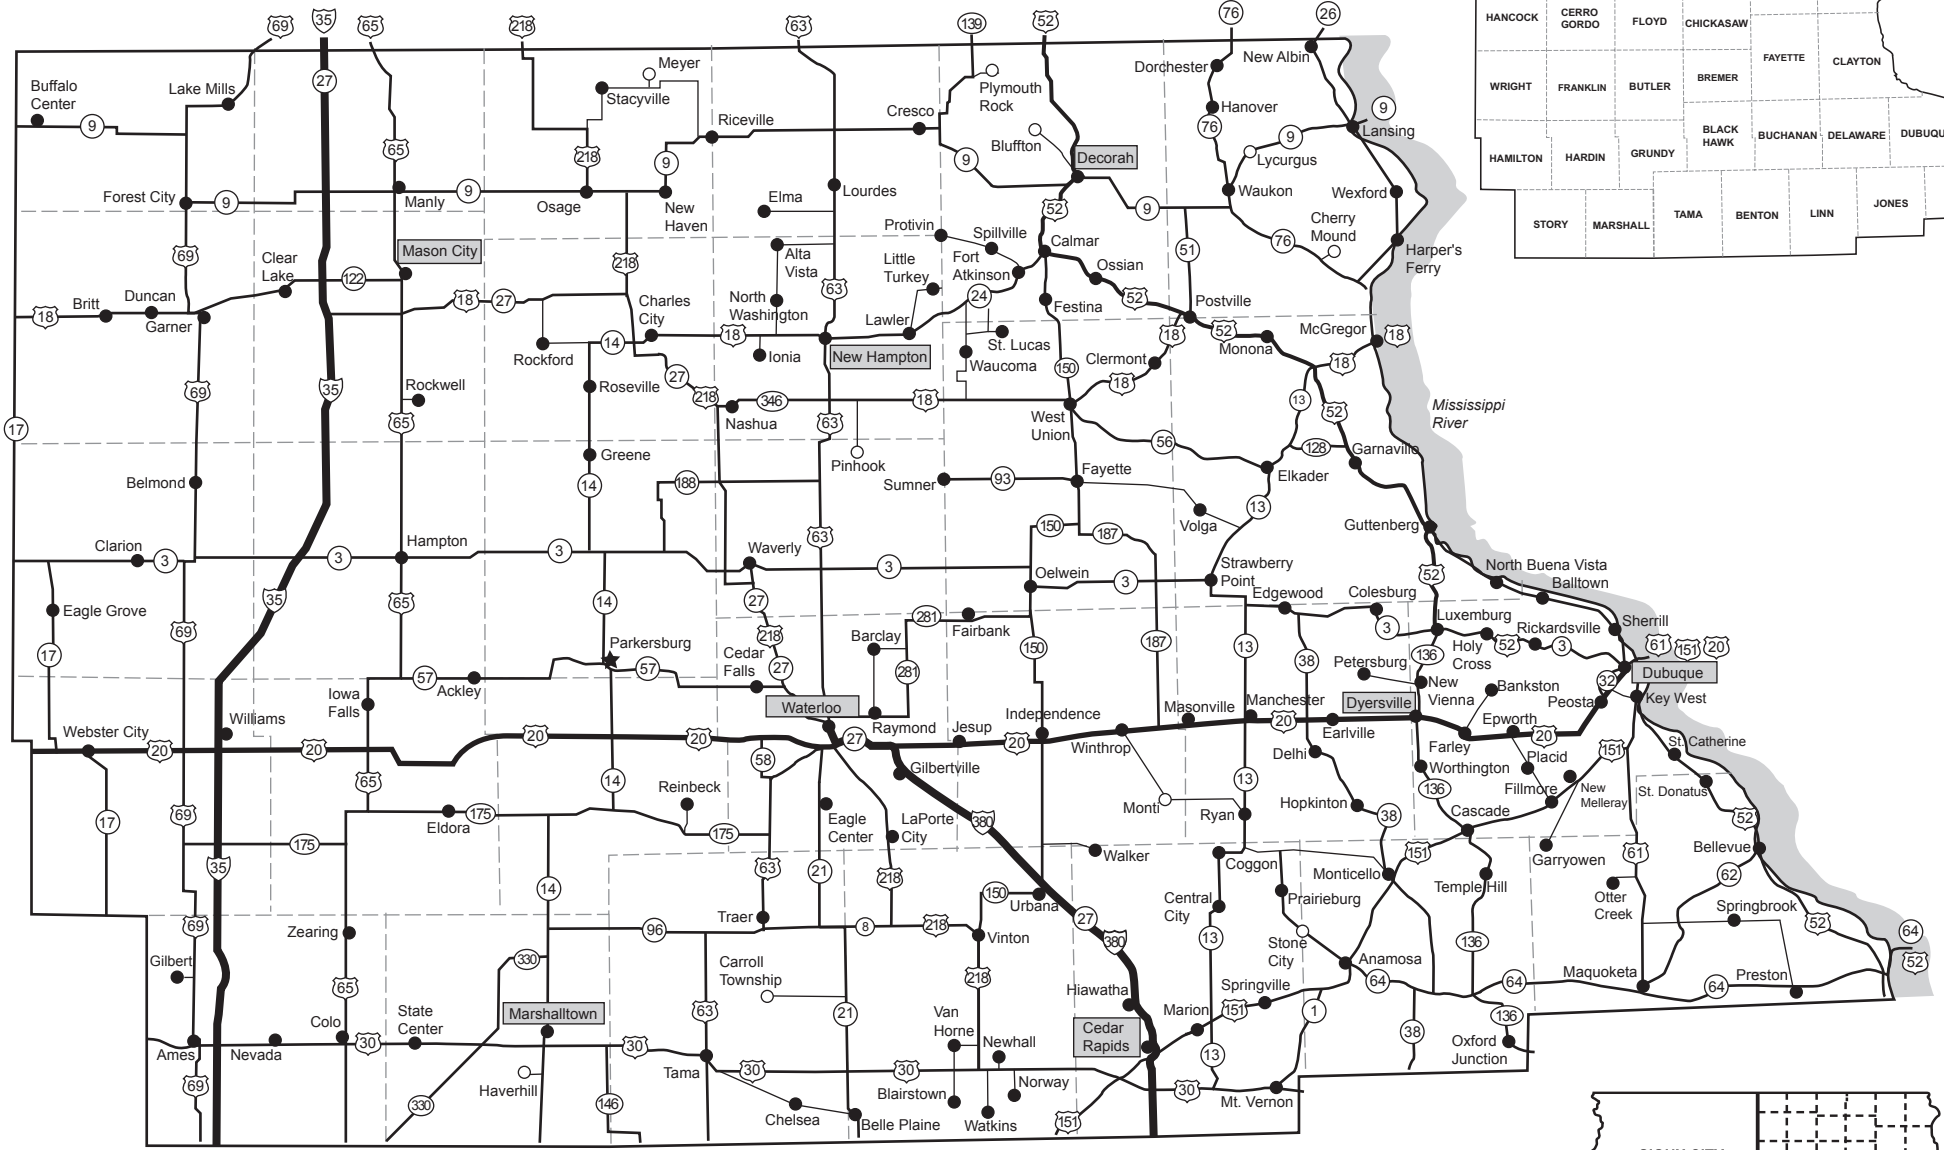

COUNTIES OF THE ARCHDIOCESE OF DUBUQUE

● Parish ○ Oratory ★ Reinbeck parish other church location DEANERY

Archdiocese of Dubuque
2021-2022

DIOCESSES OF THE PROVINCE OF DUBUQUE