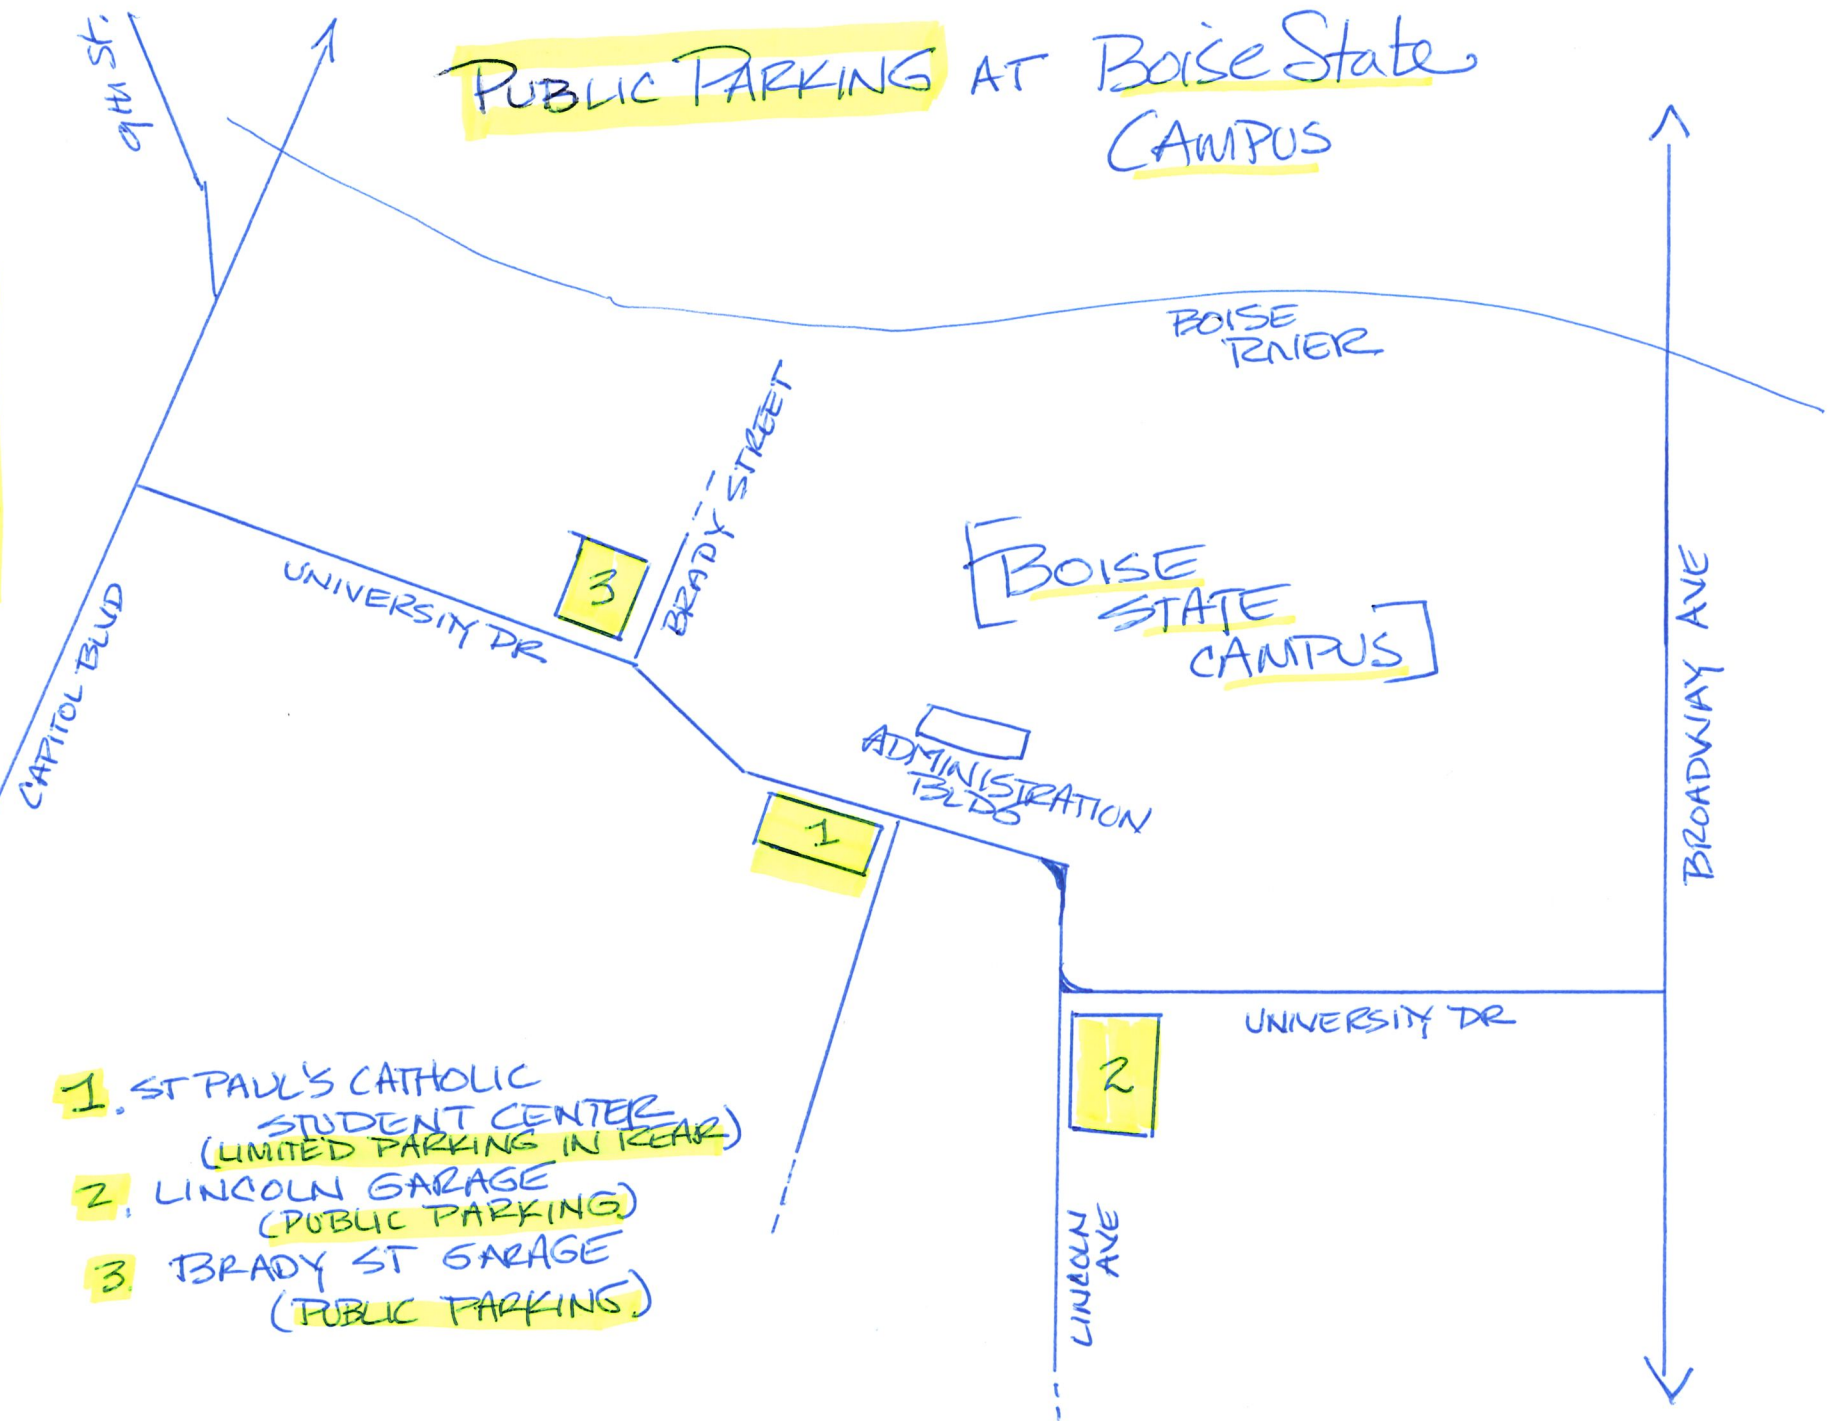

DOMINICAN COLLOQUIUM
ST PAUL'S @ BOISE STATE CAMPUS
1915 W UNIVERSITY AVE
BOISE, IDAHO

PUBLIC PARKING AT Boise State CAMPUS

- 1. ST PAUL'S CATHOLIC STUDENT CENTER (LIMITED PARKING IN REAR)
- 2. LINCOLN GARAGE (PUBLIC PARKING)
- 3. BRADY ST GARAGE (PUBLIC PARKING)