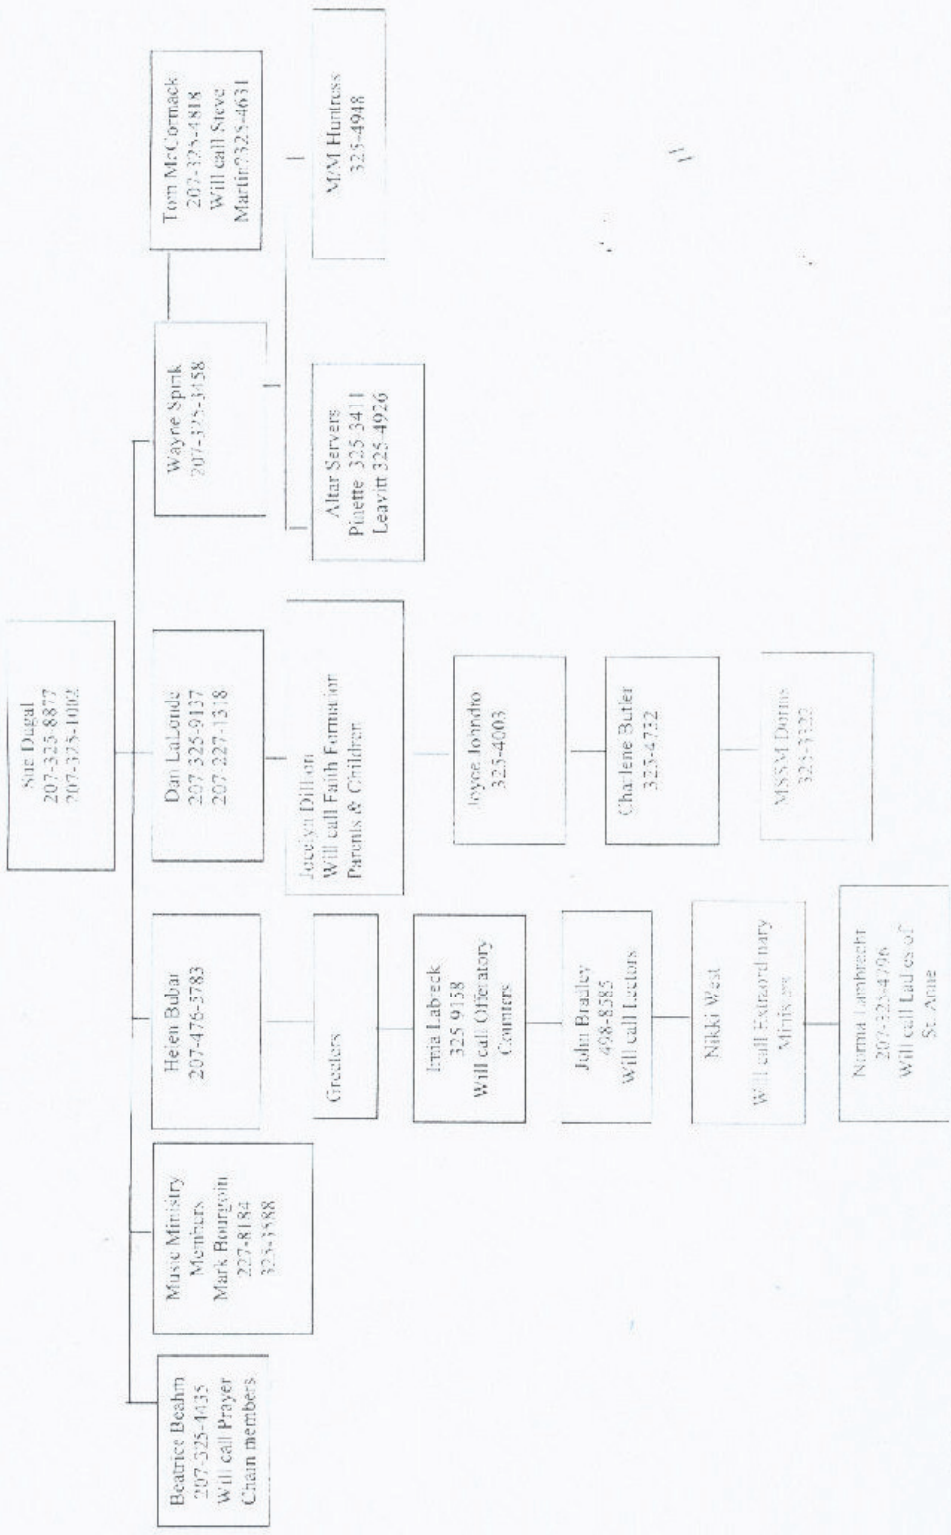

ST. LOUIS MASS RESCHEDULING PHONE TREE

NOTE: If you get an answering machine, please the next person on the list (if you get a live voice when Sunday Mass is cancelled due to a snow storm, please inform those you are calling that Mass will be held on Saturday at 6 PM - weather permitting. Once you receive a call, please call your neighbors and friends so they will know as well.