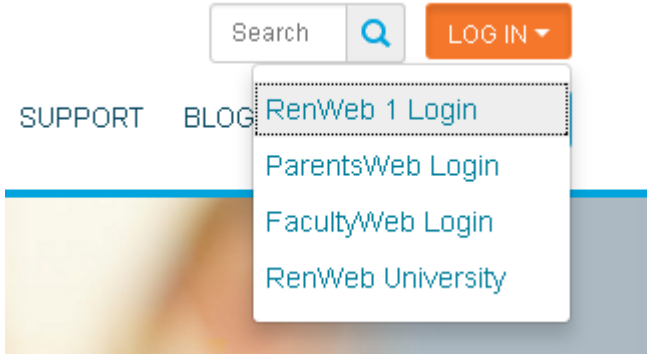

# To enter RenWeb service hours

Go to renweb.com in the upper left hand side click on the orange Login Button and select "Parents Web Login"