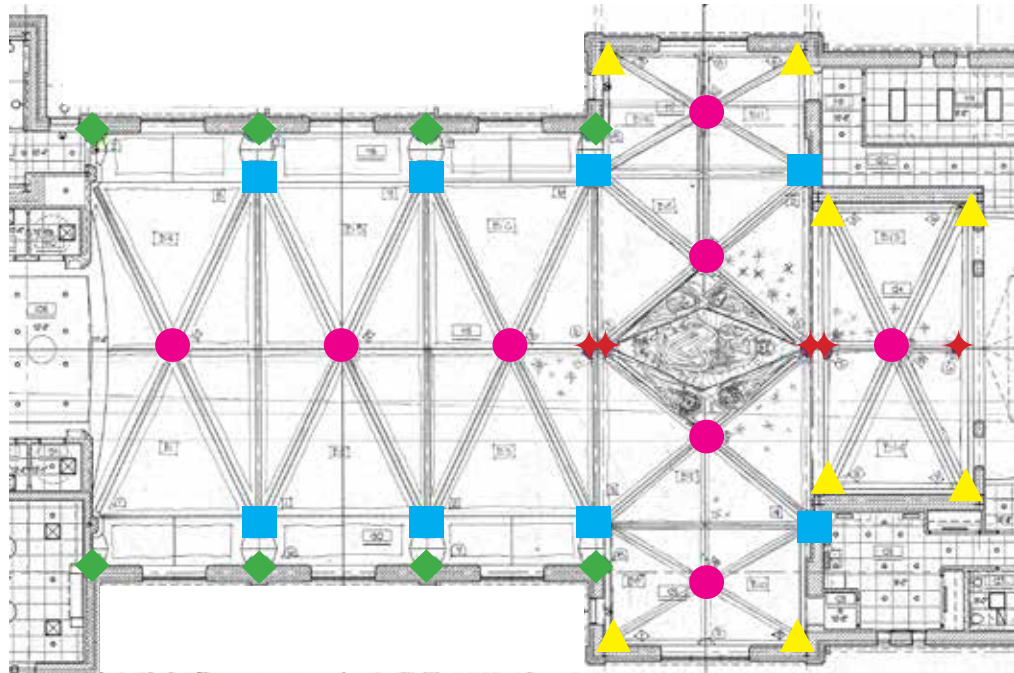

Capitals, Rosettes, and Moldings
Architecture Details

Total Sponsorship
\$180,800.00

- Gold leaf accents emphasizes the form with medium tan background.
- Columns a tan color as well as upper molding, shadow.
- Rosette gold lettering, rosette gold – background as the capitol. Moldings as moldings in other column color. Stars gold and blue ceiling color.
- Far left ceiling molding – color, gold on the returns (sides of the molding) and gold line. Rich ceiling blue background.

CHAPEL PLACEMENT

- Rosette
- ◆ Half Capitol
- ◆ Half Rosette
- ▲ Corner Capitol
- Capitol

CORNER CAPITOL
(8 Available)
Memorial
\$3,050.00

HALF CAPITOL
(8 Available)
Memorial
\$5,000.00

HALF ROSETTE
(8 Available)
Memorial
\$2,550.00