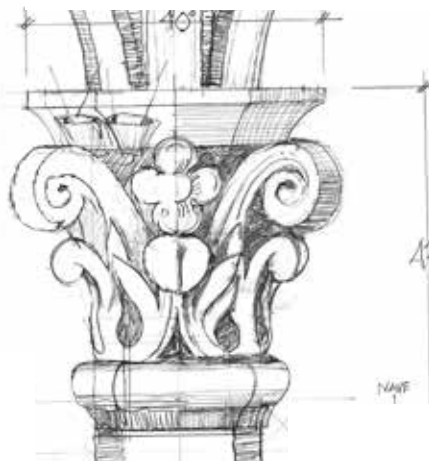

Capitals, Rosettes, and Moldings
Architecture Details

Total Sponsorship
\$180,800.00

- Gold leaf accents emphasizes the form with medium tan background.
- Columns a tan color as well as upper molding, shadow.
- Rosette gold lettering, rosette gold – background as the capitol. Moldings as moldings in other column color. Stars gold and blue ceiling color.
- Far left ceiling molding – color, gold on the returns (sides of the molding) and gold line. Rich ceiling blue background.

CHAPEL PLACEMENT

- Rosette
- ◆ Half Capitol
- ◆ Half Rosette
- ▲ Corner Capitol
- Capitol

CORNER CAPITOL
(8 Available)
Memorial
\$3,050.00

HALF CAPITOL
(8 Available)
Memorial
\$5,000.00

HALF ROSETTE
(8 Available)
Memorial
\$2,550.00