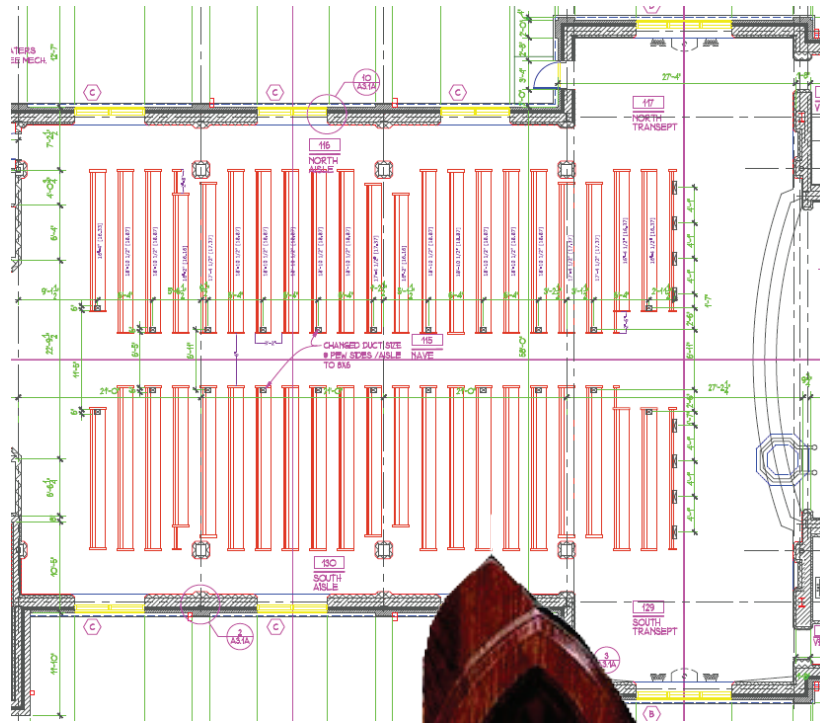

Pews - Gothic Revival

The structure of the red oak Gothic Revival pews mimics that of the large stained glass windows in the nave.

The pew end is carved with the traditional Gothic pointed arch, which is also carried through the arch of the sanctuary.

This style of pew structure connects those participating in the Mass, making us one with the holistic theme of the church. We celebrate the liturgy from where we are, yet we are still an active whole body.

Total Sponsorship
$242,000.00

CHAPEL PEWS

(44 Available)

Memorial $5,500.00 each

CONCEPTUAL, TBD

© Rohn & Associates Custom Studio, Inc. 2020
All rights reserved

Finish the Race