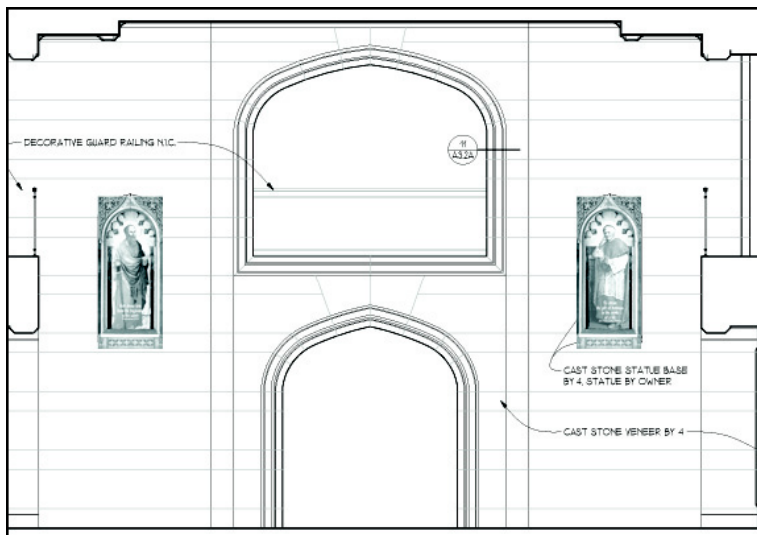

Entrance Murals  
Outside entrance doors  
Size: 4'w by 7'h

ST. JOHN HENRY NEWMAN  
ENTRANCE MURAL Memorial  
\$35,000.00

**Finish the Race**

© Rohn & Associates Custom Studio, Inc. 2020  
All rights reserved