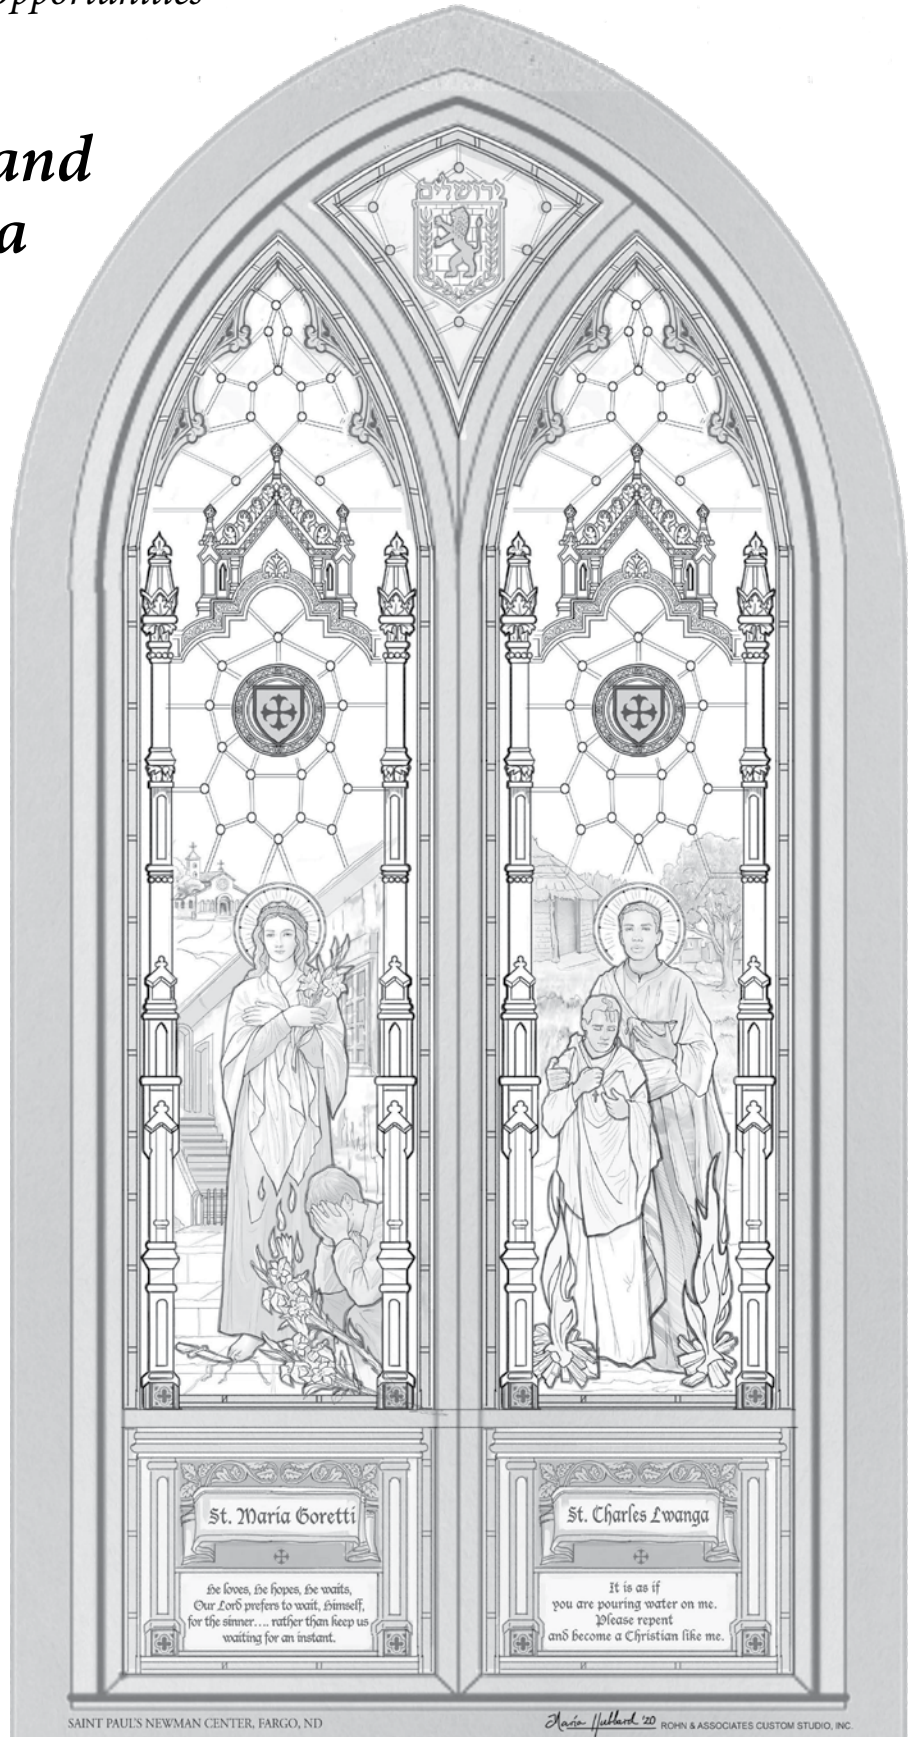

*St. Maria Goretti and
St. Charles Lwanga
Purity*

ST. MARIA GORETTI
WINDOW
Memorial
\$115,000.00

ST. CHARLES LWANGA
WINDOW
Memorial
\$115,000.00

Total Sponsorship
\$230,000.00

SAINT PAUL'S NEWMAN CENTER, FARGO, ND