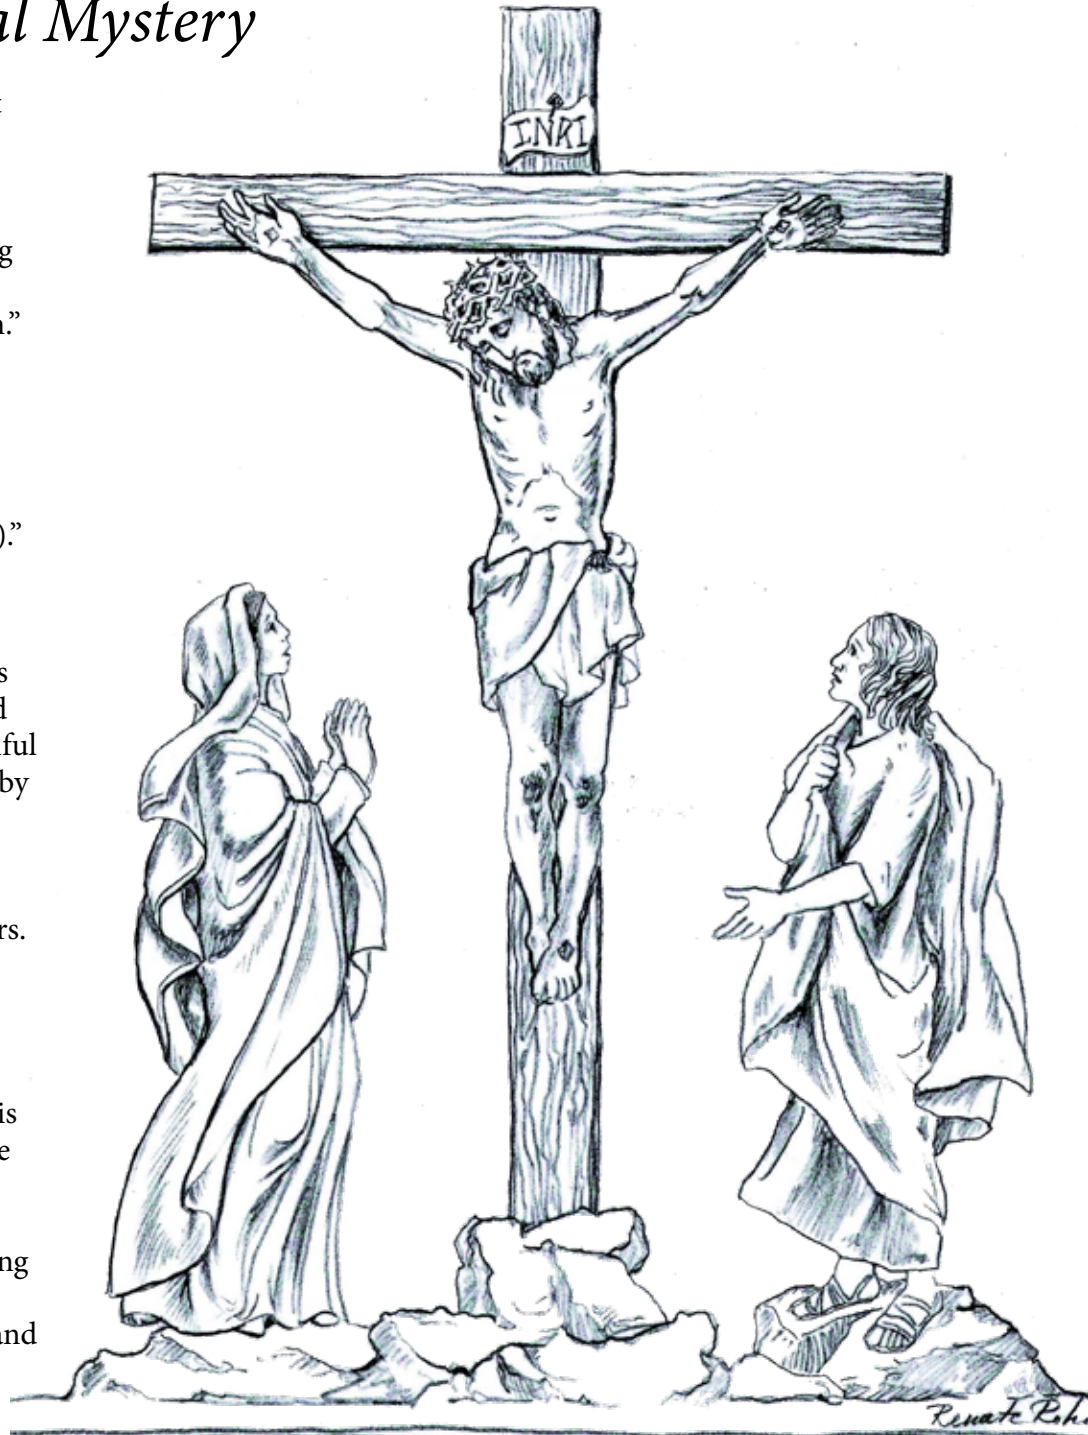

Holy Rood *Christ's Pascal Mystery*

HOLY ROOD
STATUE
Memorial
\$252,400.00

“The cross with the image of Christ crucified is a reminder of Christ’s paschal mystery. It draws us into the mystery of suffering and makes tangible our belief that our suffering when united with the Passion and death of Christ leads to redemption.”
[Built of Living Stone, pg. 21]

“‘Woman, behold thy son.’ Then, he said to the disciple, ‘Behold thy mother.’ And from that hour the disciple took her to his own (home).’
[John 19:26-27]

- They are joined by the love they have for the One that is on the cross. Love convoked them to be present at a painful hour, but they are standing by Him steadfast at his side.
- Standing is the witness position. The word for “witness” in Greek is martyrs. A witness is ready to testify whatever the consequences may be, even if he/she has to give his/her own life. For Jesus standing on the cross is the witness of the love of the Father for Himself and for humanity.
- Mary and John are reminding us to stand strong and be witnesses to Christ’s death and resurrection.

Dimensions: 12' High