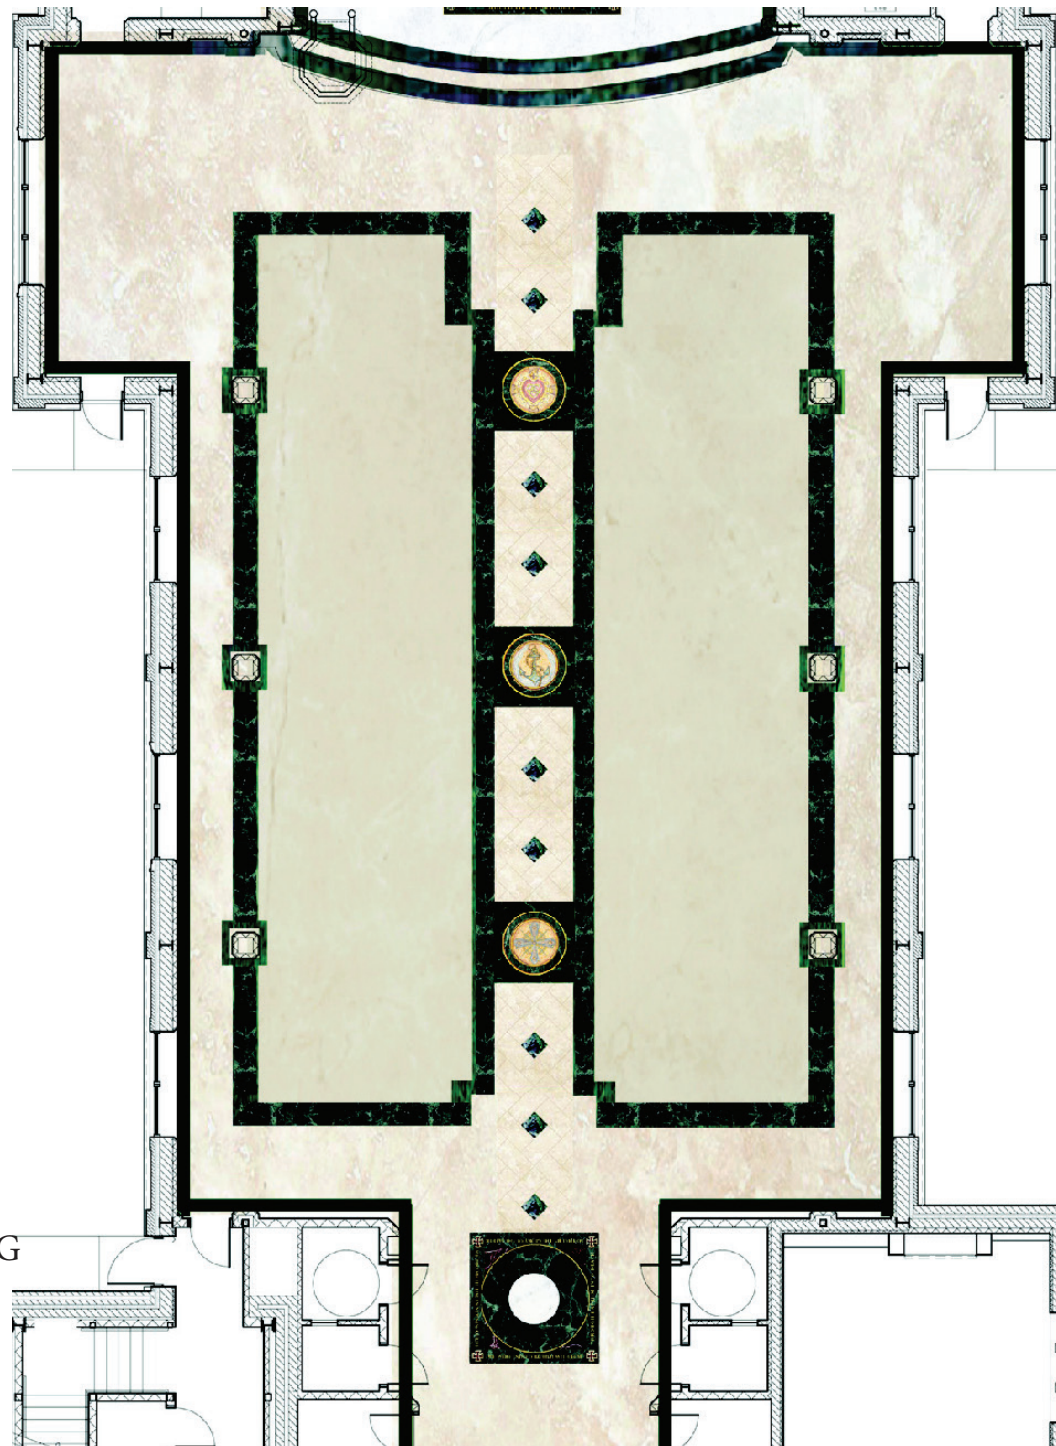

Marble Flooring for the Nave of Church Our Theological Virtues

The marble floor will seek to glorify the worship space, giving brilliance and beauty to the celebration of the liturgy. The stone represents the living stone, the foundation on which we have set the rock of our faith.

The herringbone pattern in the center aisle draws the worshiper into the paschal mystery, guiding the eye towards the sanctuary.

The border defines the space of the baptistry, pews and sanctuary, pulling all together as one in a holistic environment.

The symbols are a visual reminder of the theological virtues we practice and how we obtain our relationship with the living God. The symbols progress toward the sanctuary, reminding us this is how we are to achieve eternal life with Christ in heaven.