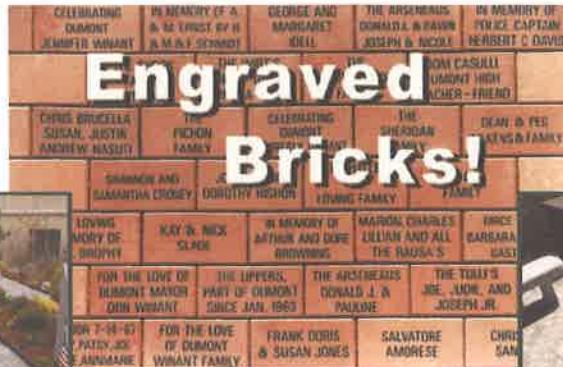

St. Anastasia Church Walk of Faith Memorial Paver Garden Buy A Brick Campaign

Preserve your name or that of a loved one well into the next millennium with a personalized brick paver

Order Information

Name	
Address	
City	State
Phone	Email

Red 4x8 Brick: $200.00

	1	2	3	4	5	6	7	8	9	10	11	12	13
LINE 1													
LINE 2													
LINE 3													

*Maximum of 13 characters per line

*Spaces are considered a character

Red 8x8 Brick: $500.00

	1	2	3	4	5	6	7	8	9	10	11	12	13
LINE 1													
LINE 2													
LINE 3													
LINE 4													
LINE 5													
LINE 6													

*Maximum of 13 characters per line

Spaces are considered a character

Standard Symbols: $15.00 each Sports Symbols: $30.00 each

Payable by check only. Made out to St. Anastasia