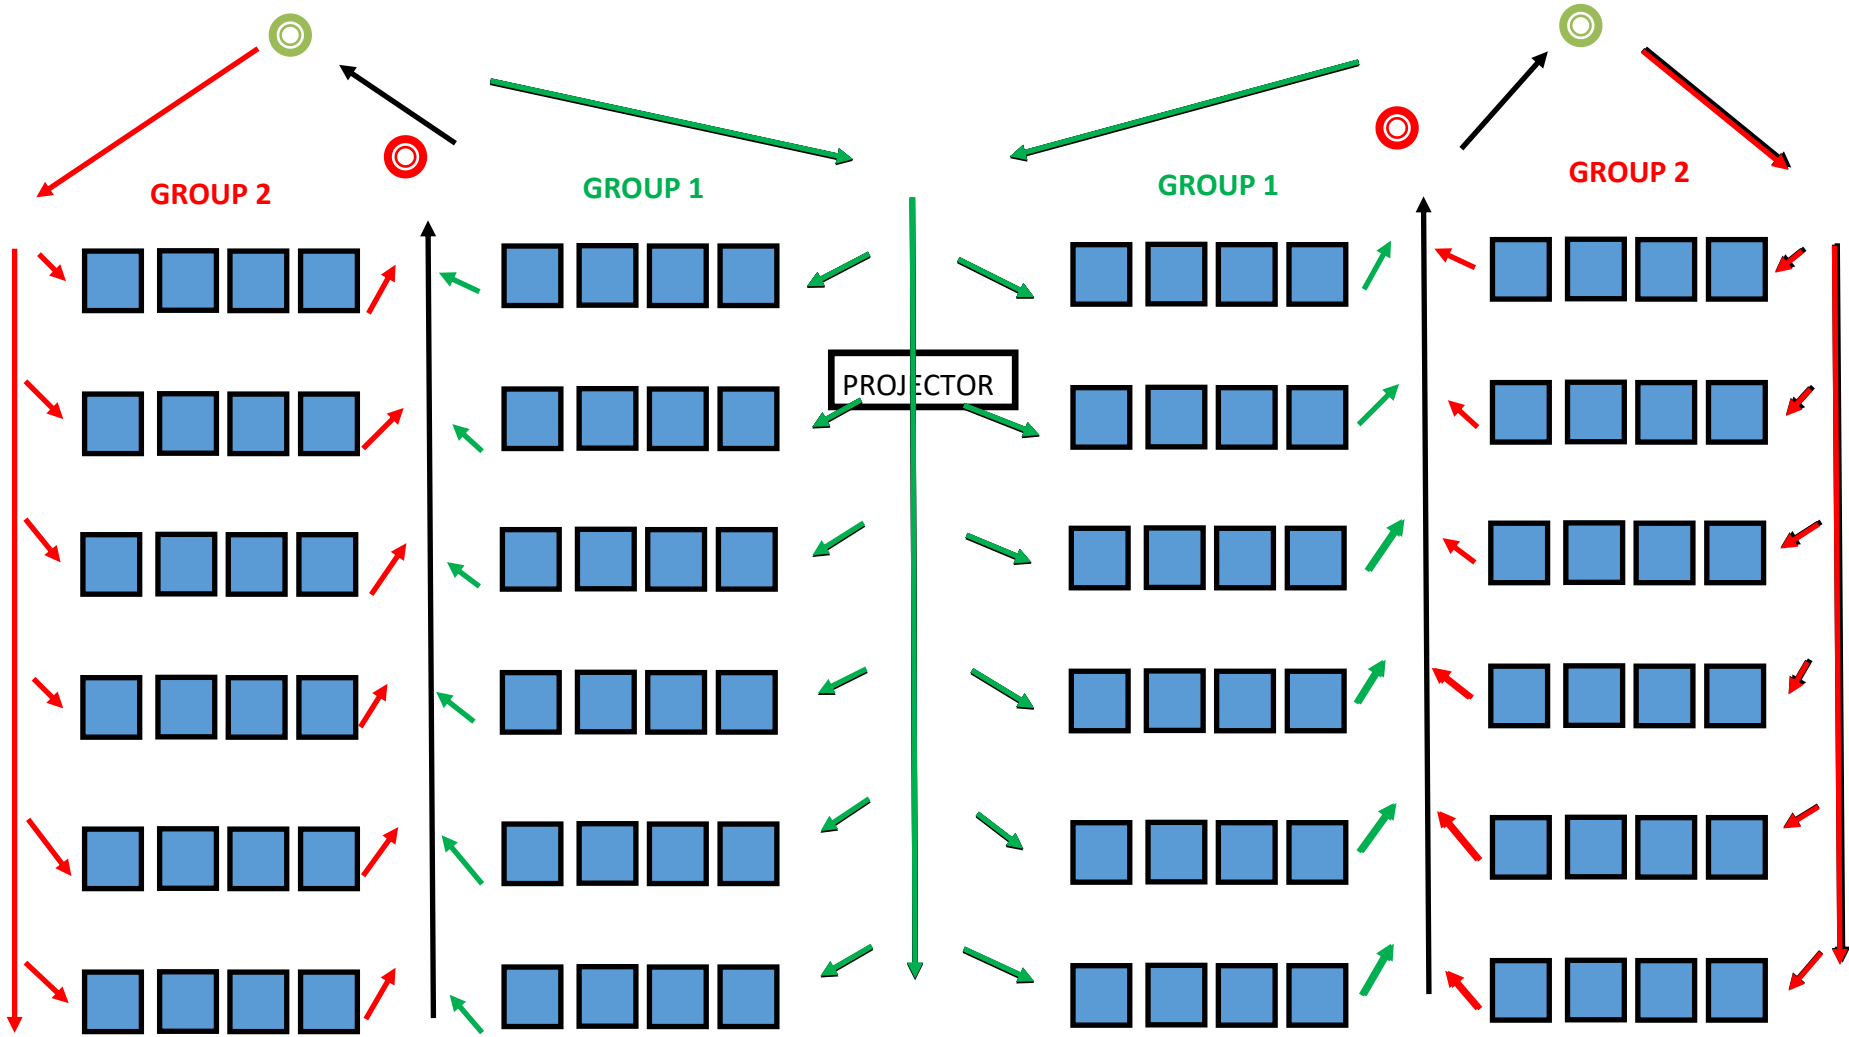

PROJECTOR SCREEN

Symbol:  Hospitality/Usher to direct people entering.

Note: There is only one big entrance door for the hall.

PARISH HALL MAP FOR ENTERING

PROJECTOR SCREEN

Symbol:  Hospitality/Usher to direct PEOPLE going to communion.

 EMHC

PARISH HALL MAP FOR RECEIVING COMMUNION

Symbol:  Hospitality/Usher to direct people entering.

PROJECTOR SCREEN

PARISH HALL MAP FOR EXITING

NOT AN EXIT DOOR AFTER THE MASS
THE MASS

Note: There two exit doors for

GROUP 2

GROUP 1

GROUP 1

GROUP 2

PROJECTOR

MAIN ENTRANCE DOOR

EXIT DOOR

KITCHEN

HALLWAY

EXIT DOOR

BATHROOMS

STORAGE ROOMS