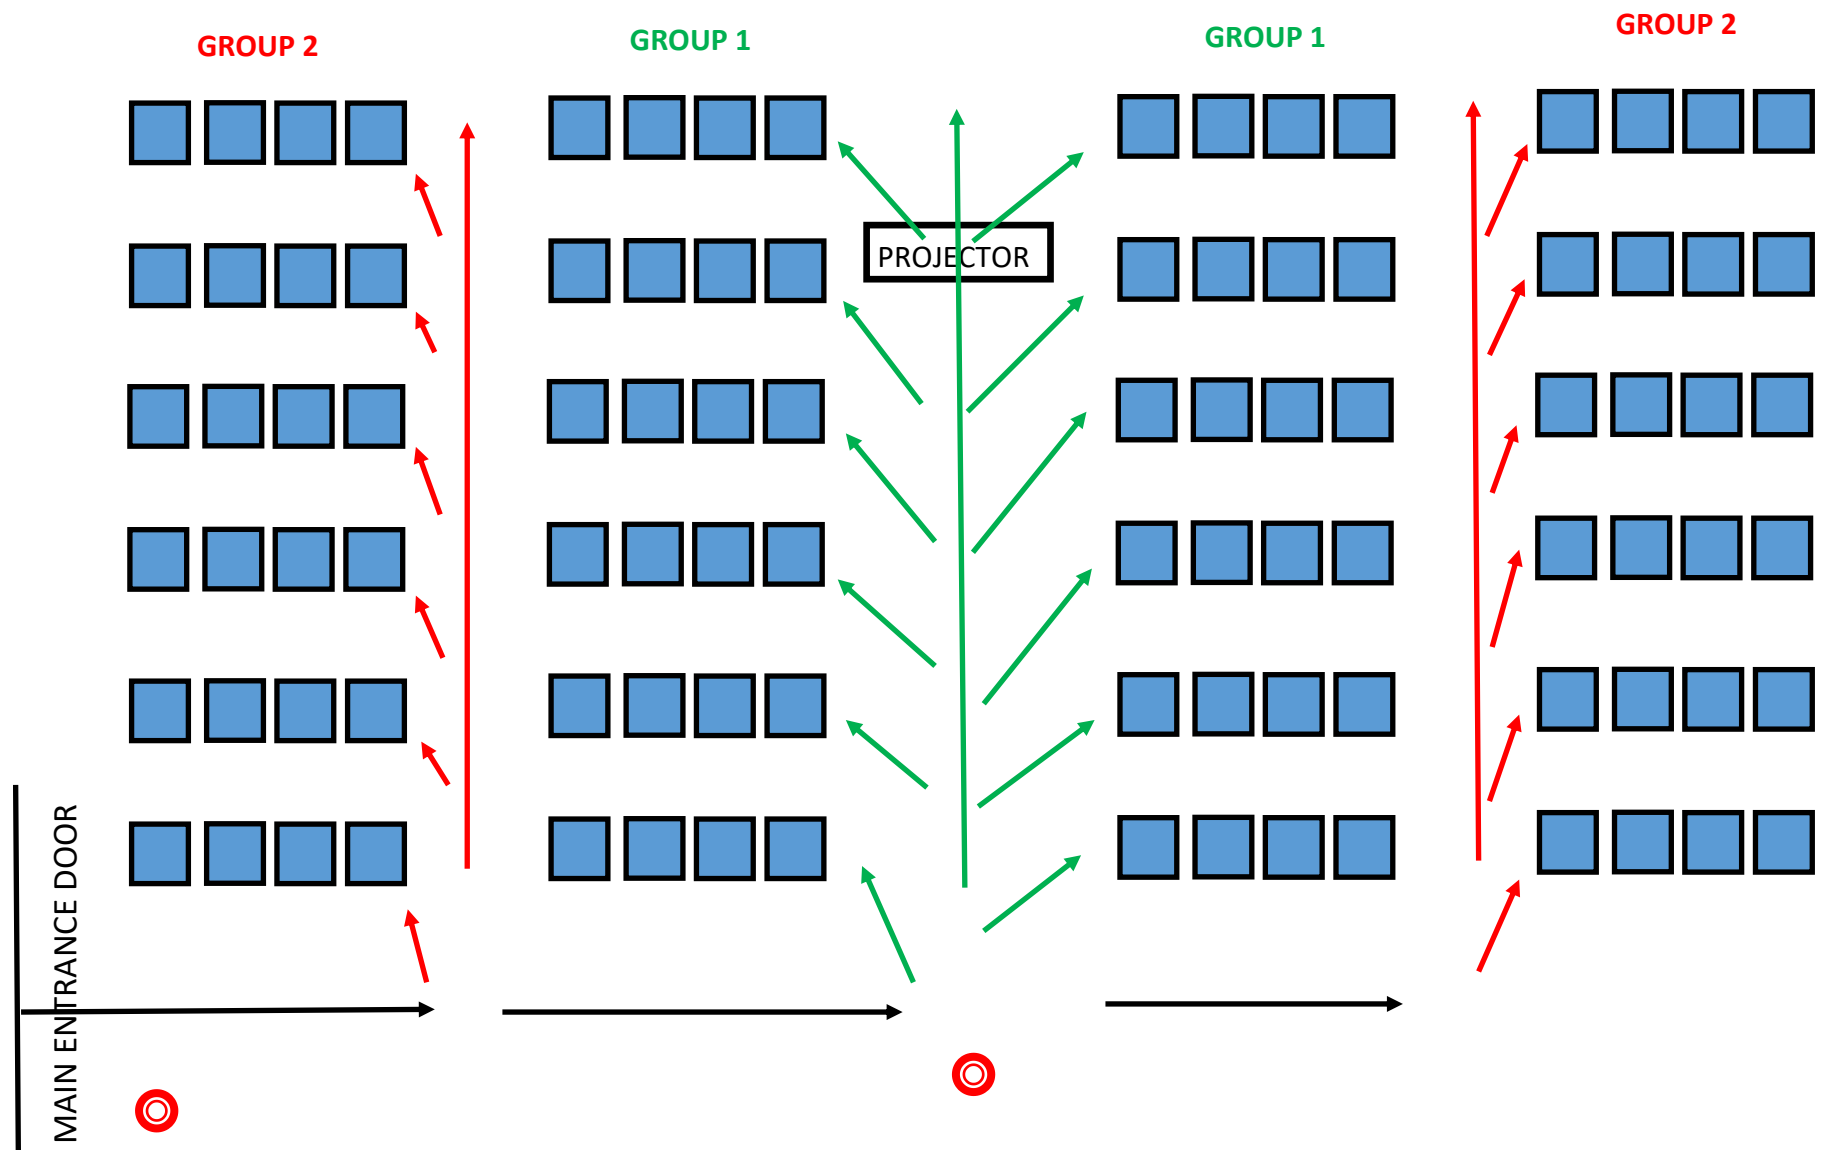

PROJECTOR SCREEN

Symbol:  Hospitality/Usher to direct people entering.

Note: There is only one big entrance door for the hall.

PARISH HALL MAP FOR ENTERING

PROJECTOR SCREEN

Symbol:  Hospitality/Usher to direct PEOPLE going to communion.

 EMHC

PARISH HALL MAP FOR RECEIVING COMMUNION

Symbol:  Hospitality/Usher to direct people entering.

PROJECTOR SCREEN

PARISH HALL MAP FOR EXITING

NOT AN EXIT DOOR AFTER THE MASS
THE MASS

Note: There two exit doors for

GROUP 2

GROUP 1

GROUP 1

GROUP 2

PROJECTOR

MAIN ENTRANCE DOOR

EXIT DOOR

KITCHEN

HALLWAY

EXIT DOOR

BATHROOMS

STORAGE ROOMS