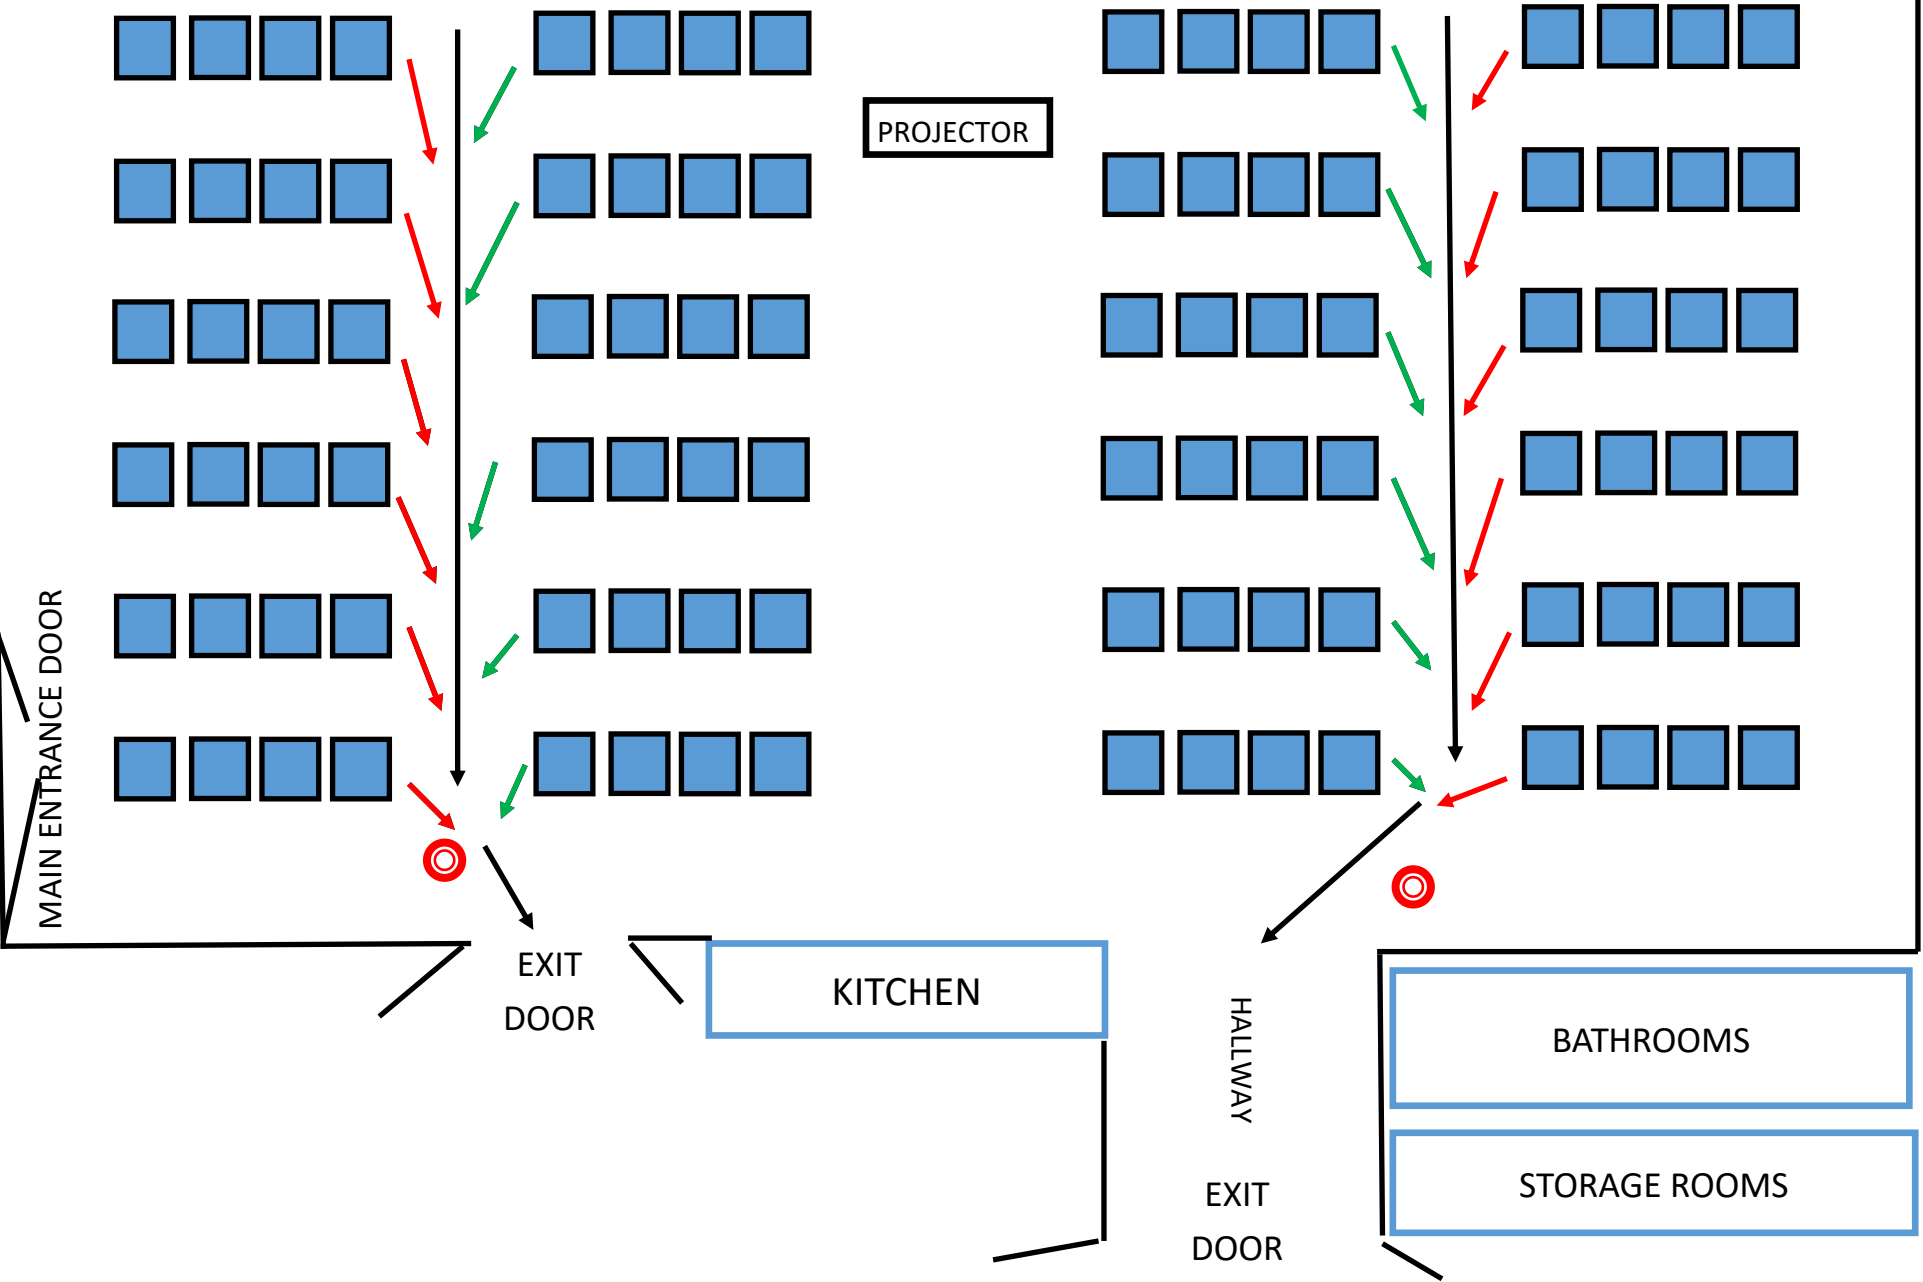

PROJECTOR SCREEN

Symbol:  Hospitality/Usher to direct people entering.

Note: There is only one big entrance door for the hall.

PARISH HALL MAP FOR ENTERING

PROJECTOR SCREEN

Symbol:  Hospitality/Usher to direct PEOPLE going to communion.

 EMHC

PARISH HALL MAP FOR RECEIVING COMMUNION

Symbol:  Hospitality/Usher to direct people entering.

PROJECTOR SCREEN

PARISH HALL MAP FOR EXITING

NOT AN EXIT DOOR AFTER THE MASS
THE MASS

Note: There two exit doors for

GROUP 2

GROUP 1

GROUP 1

GROUP 2

PROJECTOR

MAIN ENTRANCE DOOR

EXIT DOOR

KITCHEN

HALLWAY

EXIT DOOR

BATHROOMS

STORAGE ROOMS