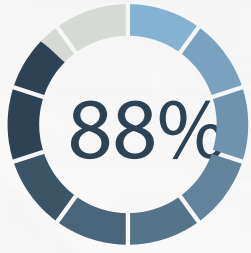

de nuestras familias calificar gratis y reducido almuerzo y desayuno