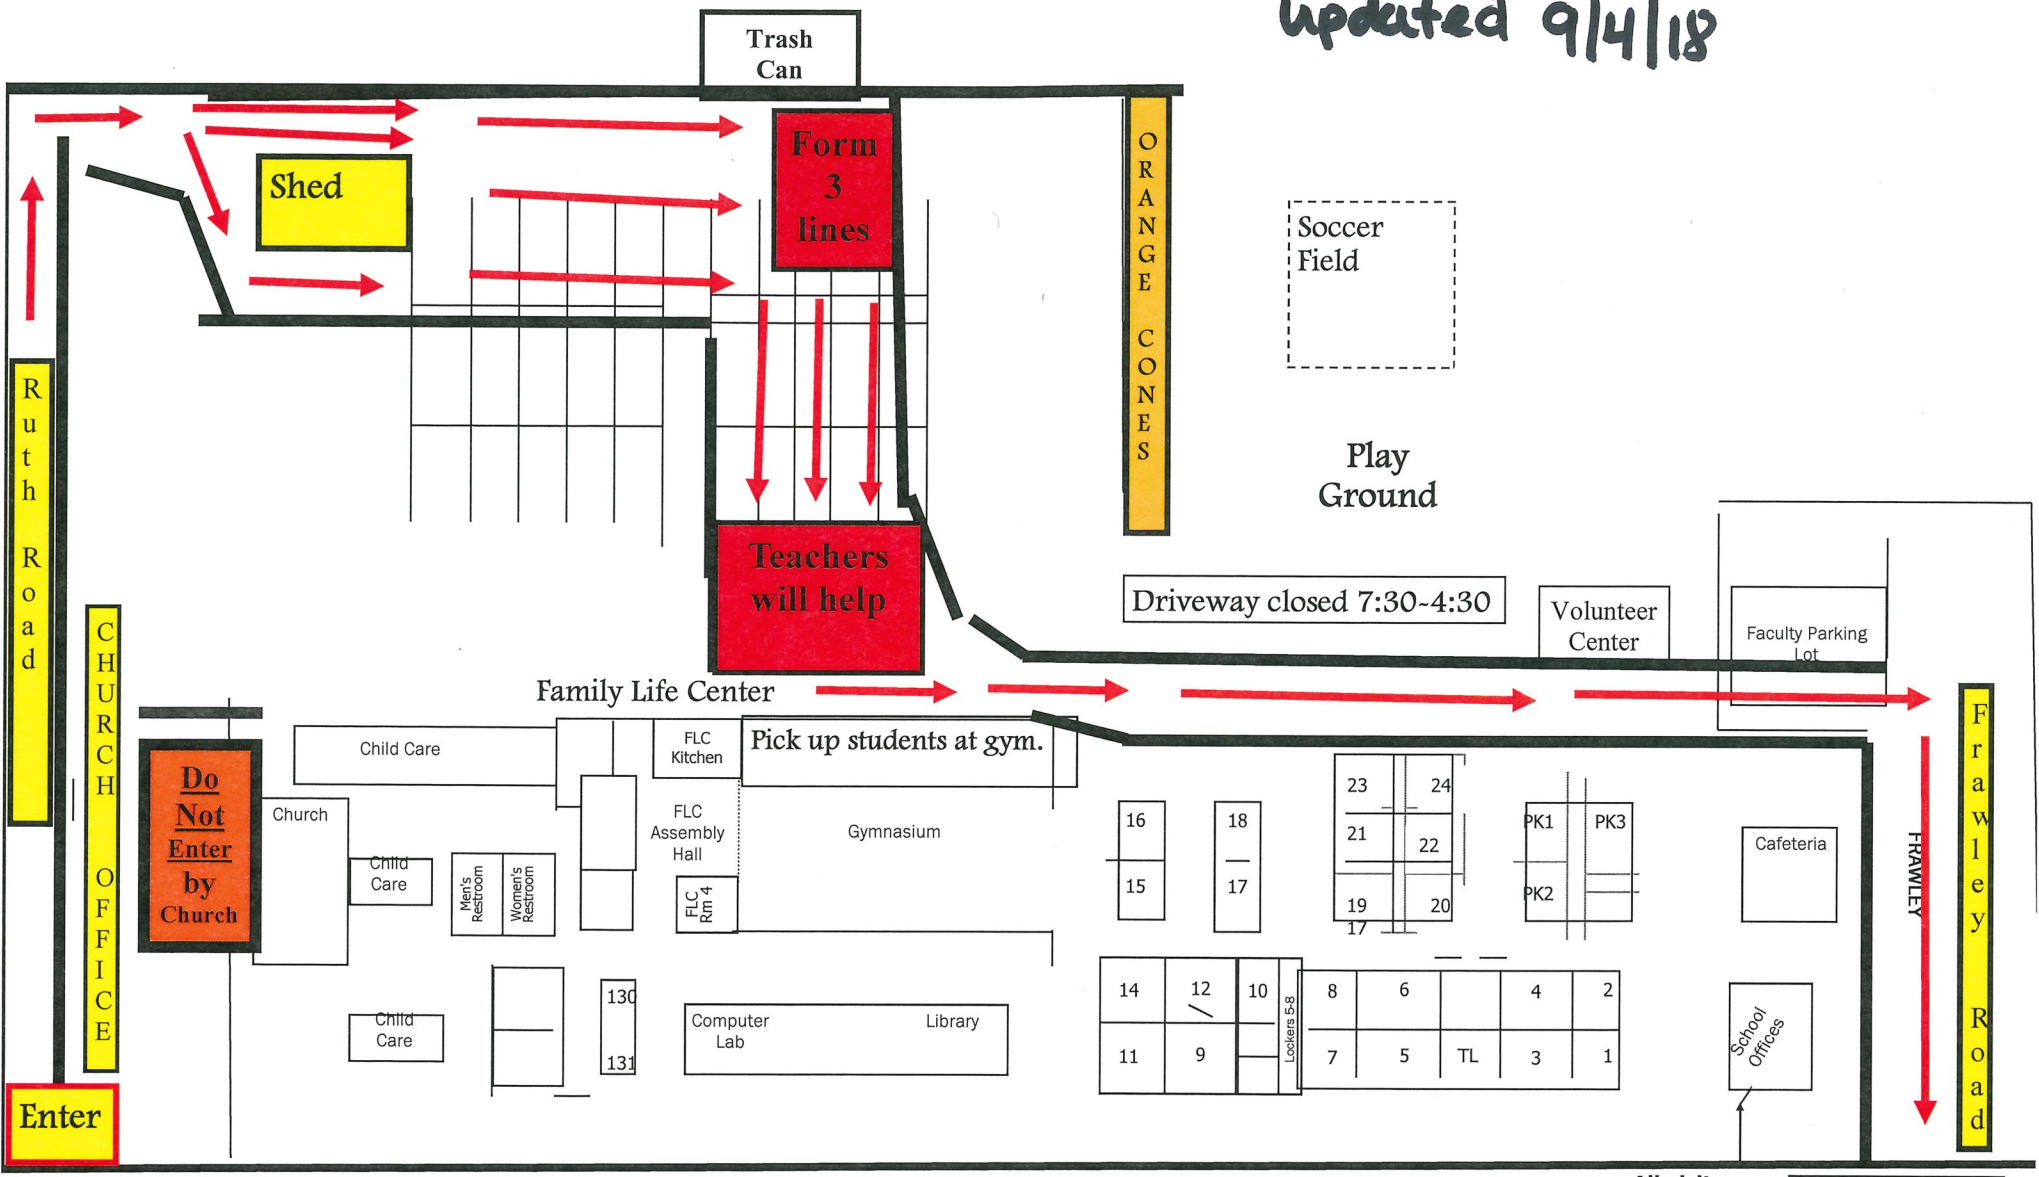

Drop Off/Dismissal Map

St. John the Apostle
updated 9/4/18

St. John the Apostle Catholic School
7421 Glenview Dr. • North Richland Hills, TX 76180
817.284.2228 • www.stjs.org

All visitors must sign in at school office. Thank you!