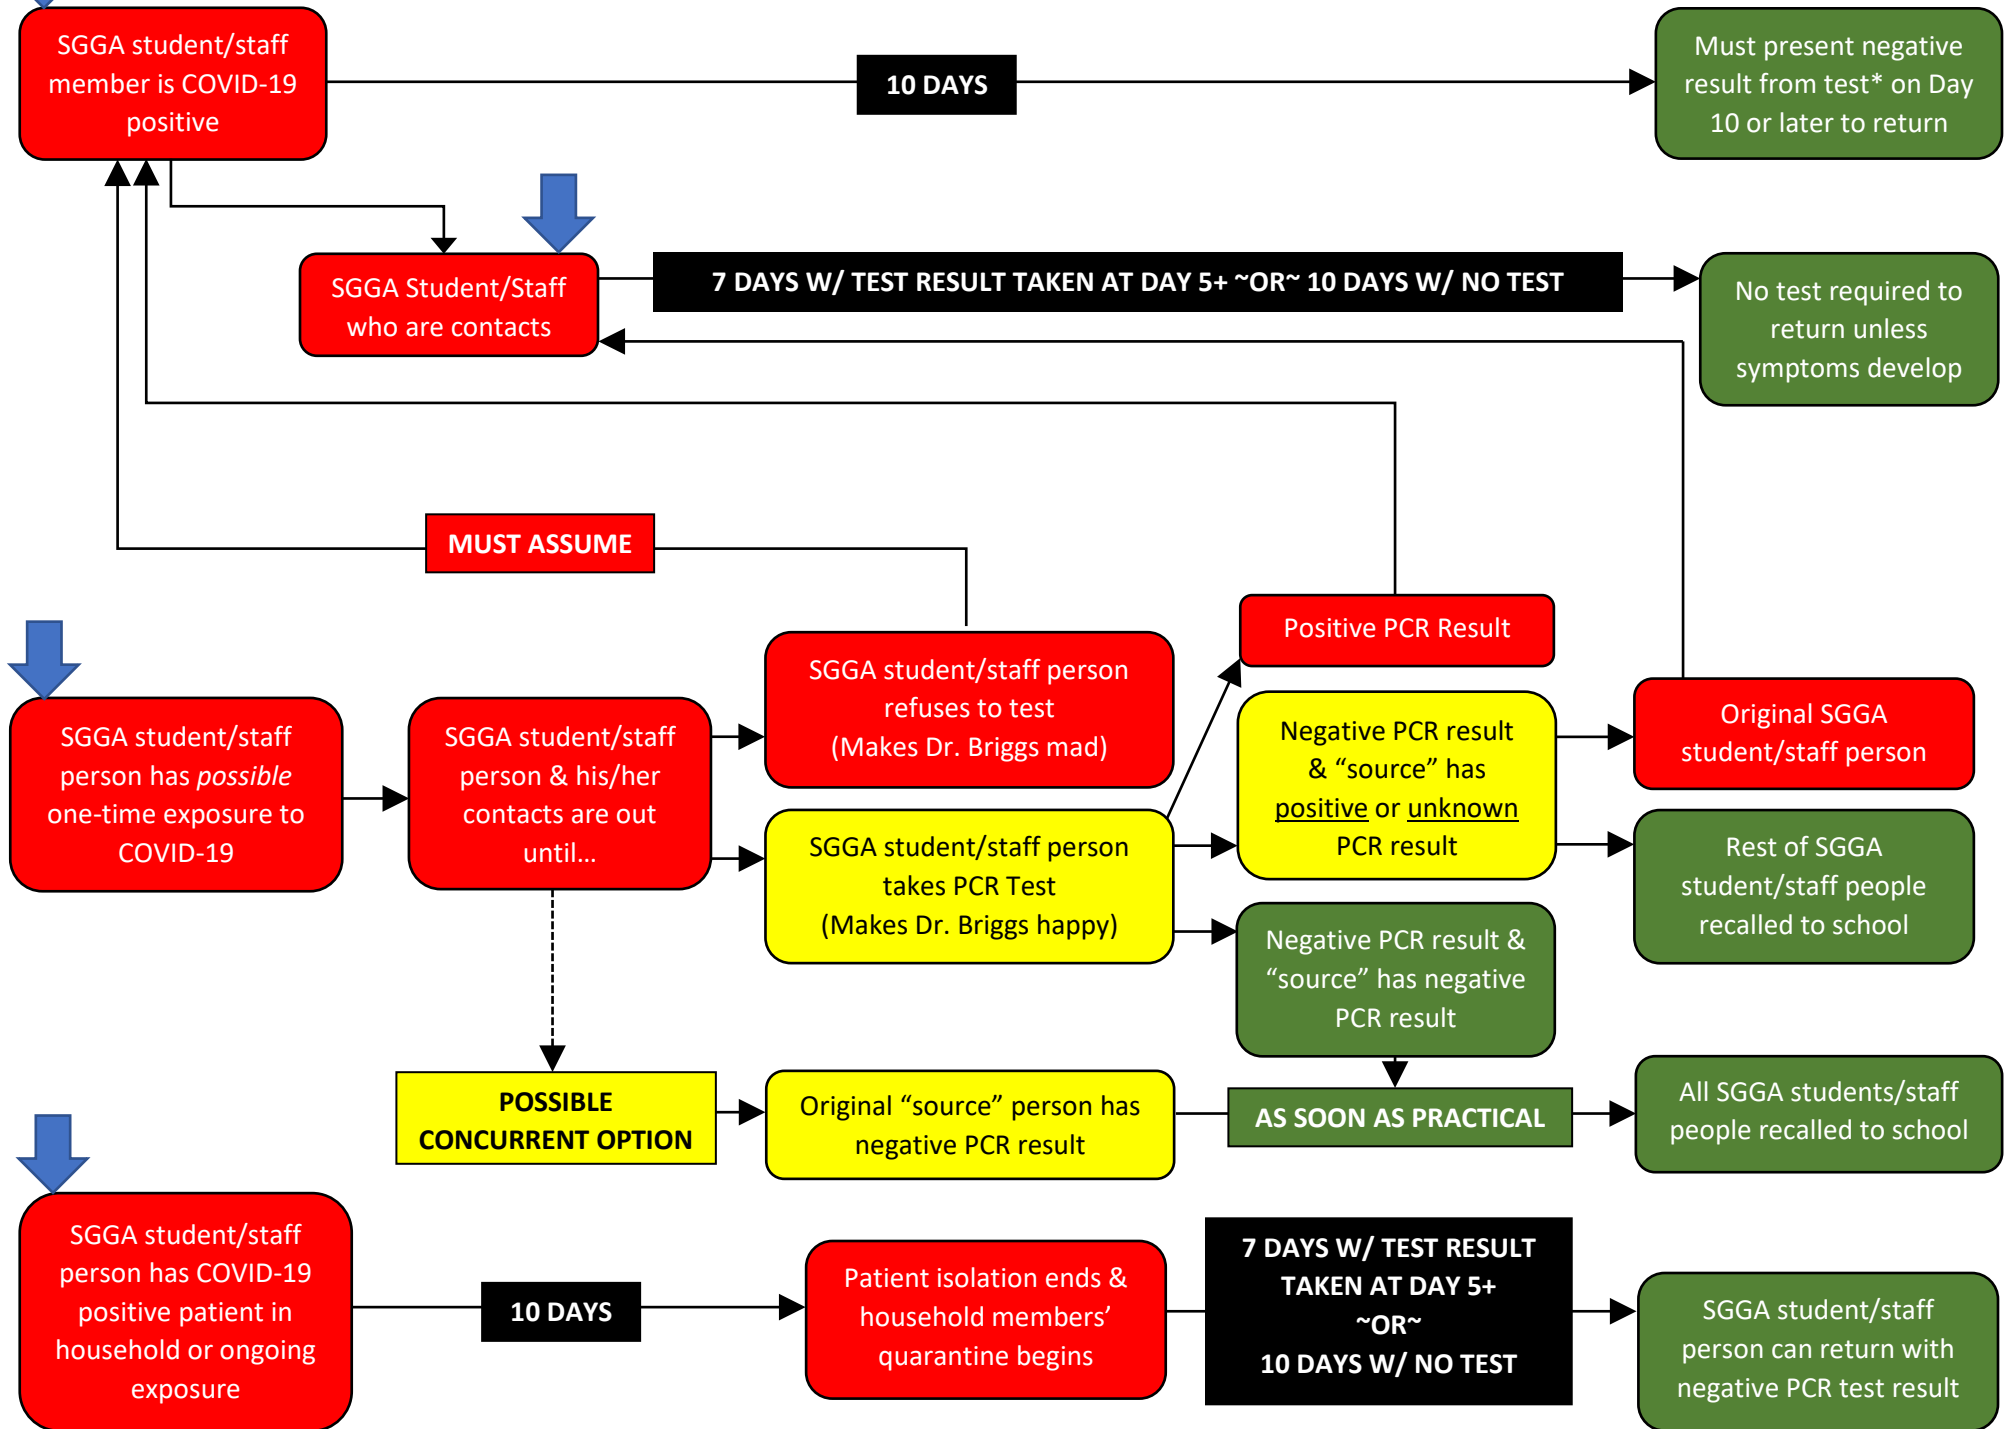

ST. GREGORY THE GREAT ACADEMY FLOW CHART FOR NJ YELLOW RISK LEVEL

PLEASE NOTE: SGGA abides by the guidelines issued by the CDC and the local health authorities, BUT reserves the right to exceed the recommendations in order to protect the needs of students and staff.