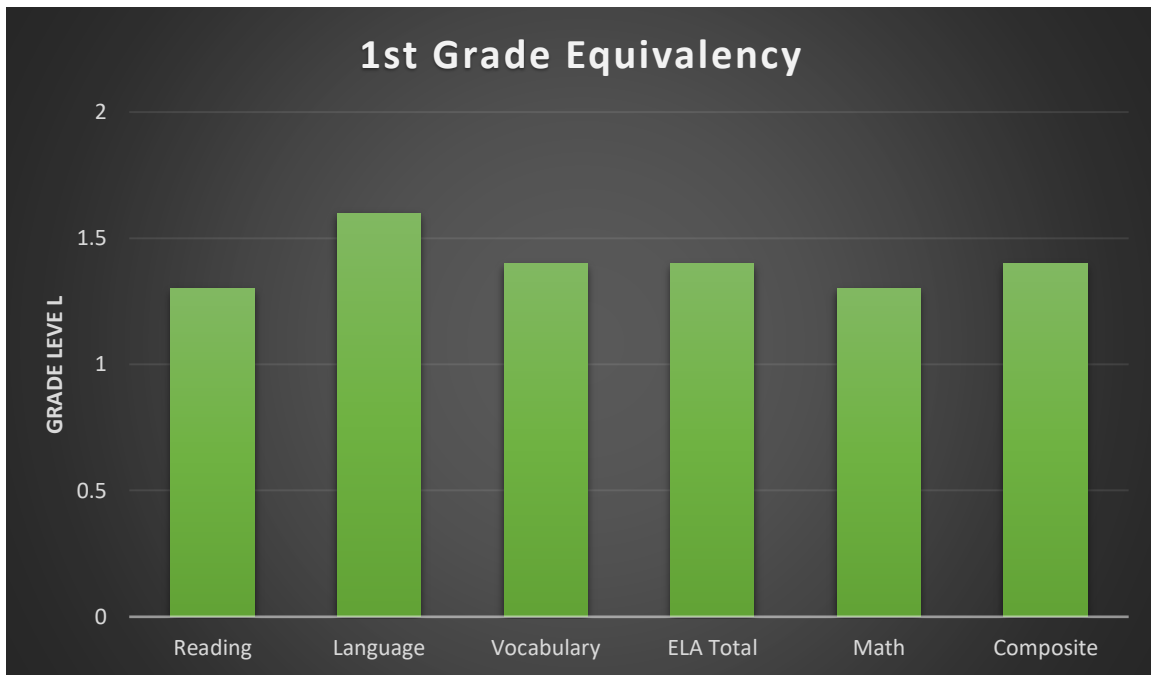

St. Anne Catholic Grade School

IOWA 2018-19
Grade Level Equivalency

All students that take the IOWA test are scored based on a grade level equivalency. This two-digit code represents grade level and month of the student at the time the test is taken. (A score of 1.6 indicates the score that a student 6 months into their 1st grade year would score). This graph shows the test score average of all first graders at St. Anne School for the 2018-2019 school year. The composite is the overall score in the content areas of reading, language and math.