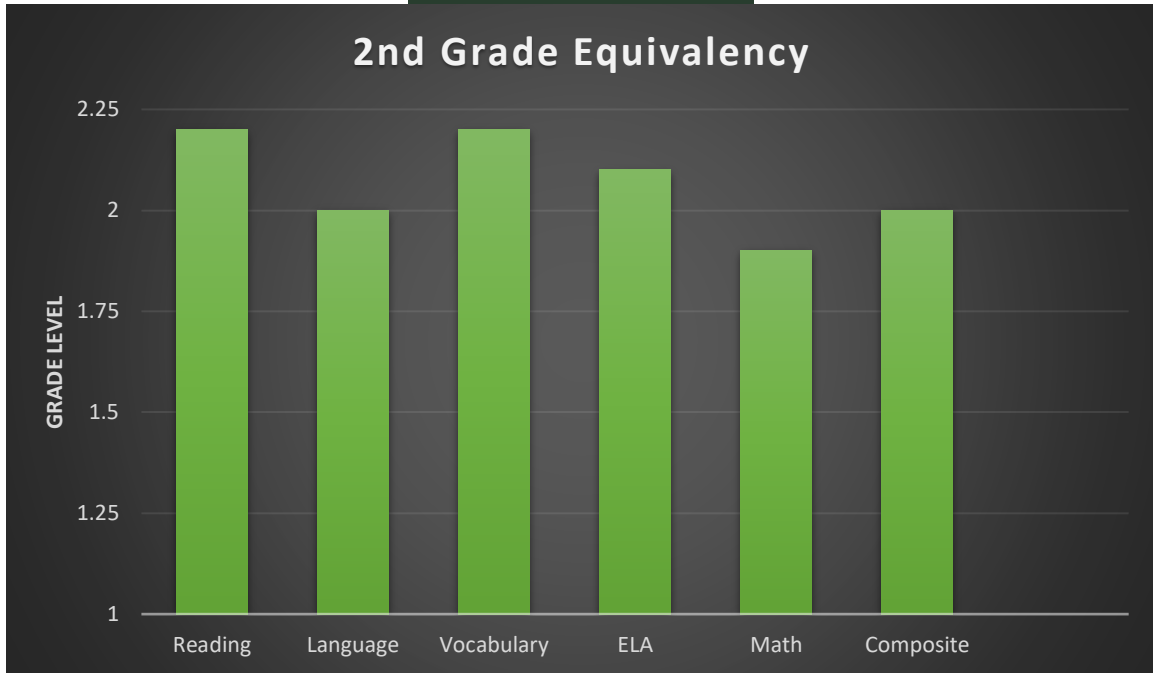

**St. Anne Catholic Grade School  
IOWA 2018-19  
Grade Level Equivalency**

All students that take the IOWA test are scored based on a grade level equivalency. This two-digit code represents grade level and month of the student at the time the test is taken. (A score of 2.6 indicates the rank a student 6 months into their 2<sup>nd</sup> grade year would score). This graph shows the test score average of all second graders at St. Anne School for the 2018-2019 school year. The composite is the overall score in the content areas of reading, language and math.