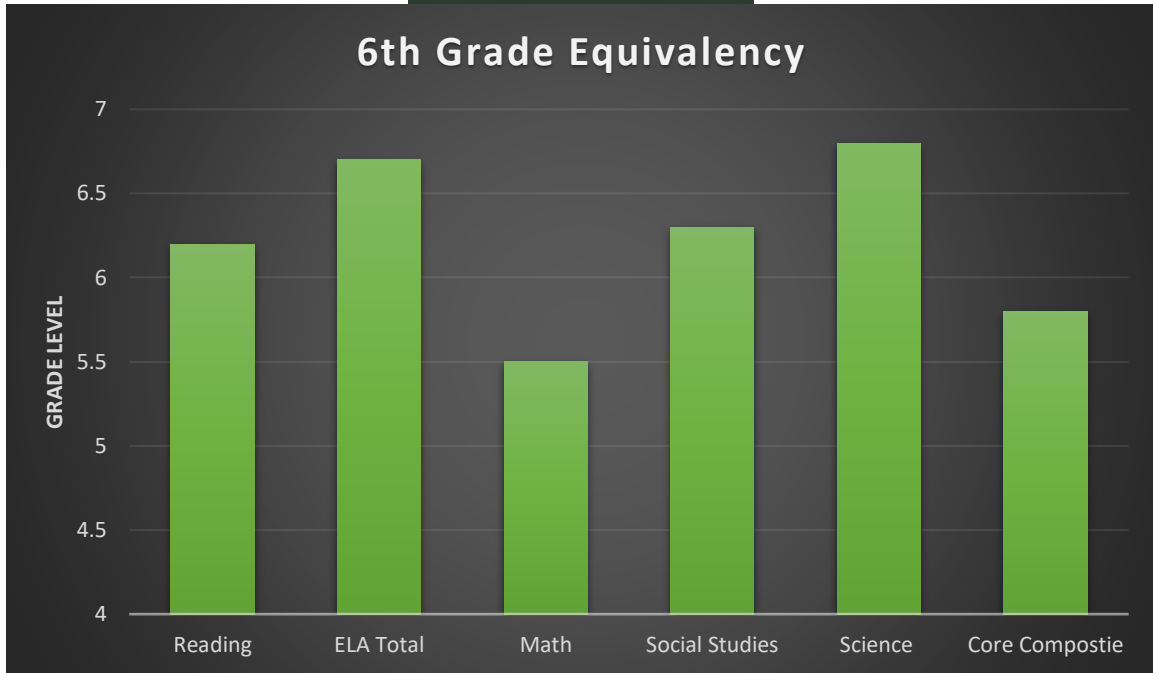

St. Anne Catholic Grade School  
IOWA 2018-19  
Grade Level Equivalency

All students that take the IOWA test are scored based on a Grade Level Equivalency. This two-digit code represents grade level and month of the student at the time the test is taken. (A score of 6.6 indicates the rank a student 6 months into their 6<sup>th</sup> grade year would score). This graph shows the test score average of all sixth graders at St. Anne School for the 2018-2019 school year. The composite score is the overall score in all content areas tested.