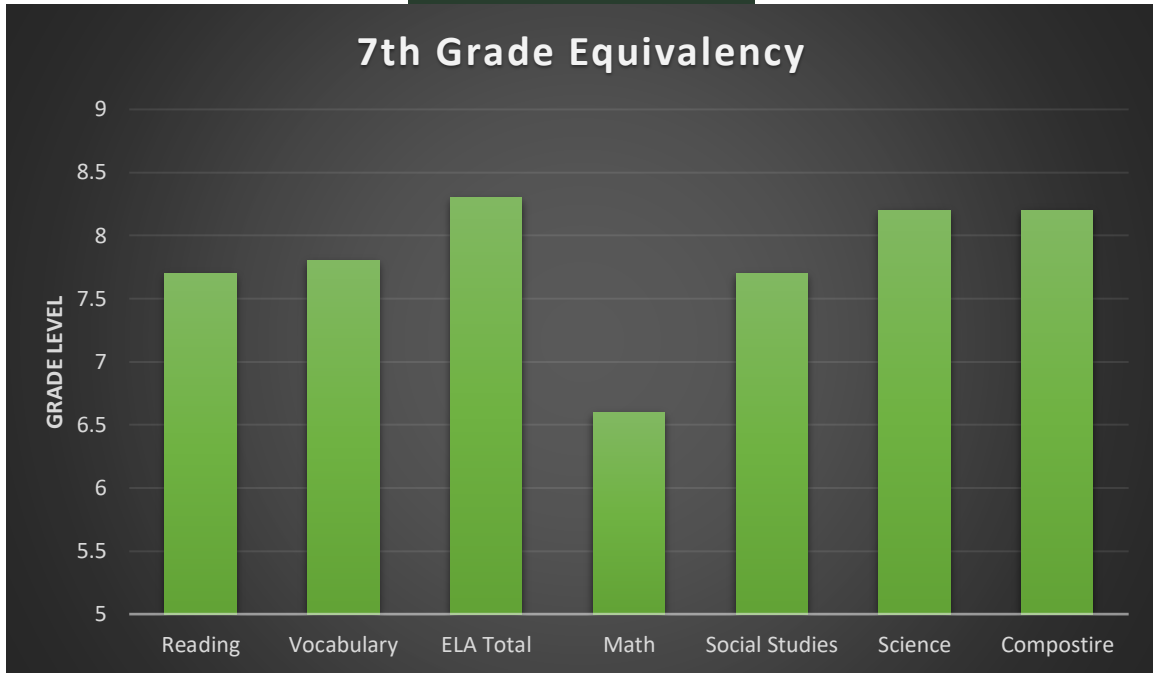

St. Anne Catholic Grade School
IOWA 2018-19
Grade Level Equivalency

All students that take the IOWA test are scored based on a Grade Level Equivalency. This two-digit code represents grade level and month of the student at the time the test is taken. (A score of 7.6 indicates the rank a student 6 months into their 7th grade year would score). This graph shows the test score average of all seventh graders at St. Anne School for the 2018-2019 school year. The composite score is the overall score in all content areas tested.