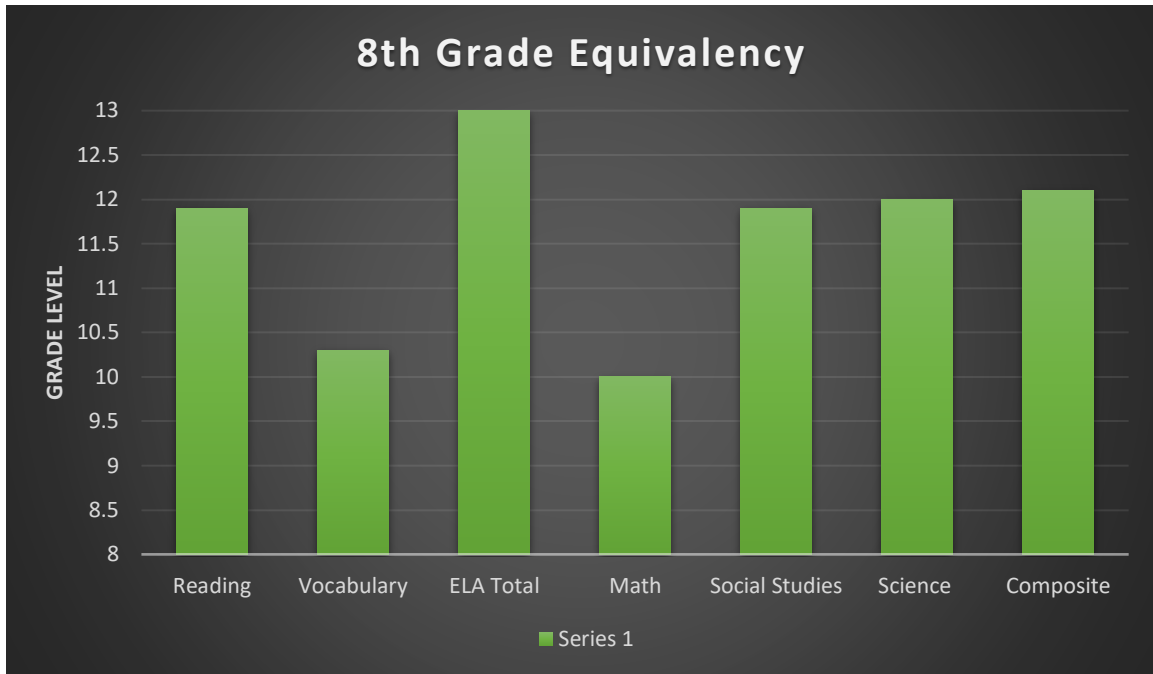

**St. Anne Catholic Grade School
IOWA 2018-19
Grade Level Equivalency**

All students that take the IOWA test are scored based on a Grade Level Equivalency. This two-digit code represents grade level and month of the student at the time the test is taken. (A score of 8.6 indicates the rank a student 6 months into their 8th grade year would score). This graph shows the test score average of all eighth graders at St. Anne School for the 2018-2019 school year. The composite score is the overall score in all content areas tested.