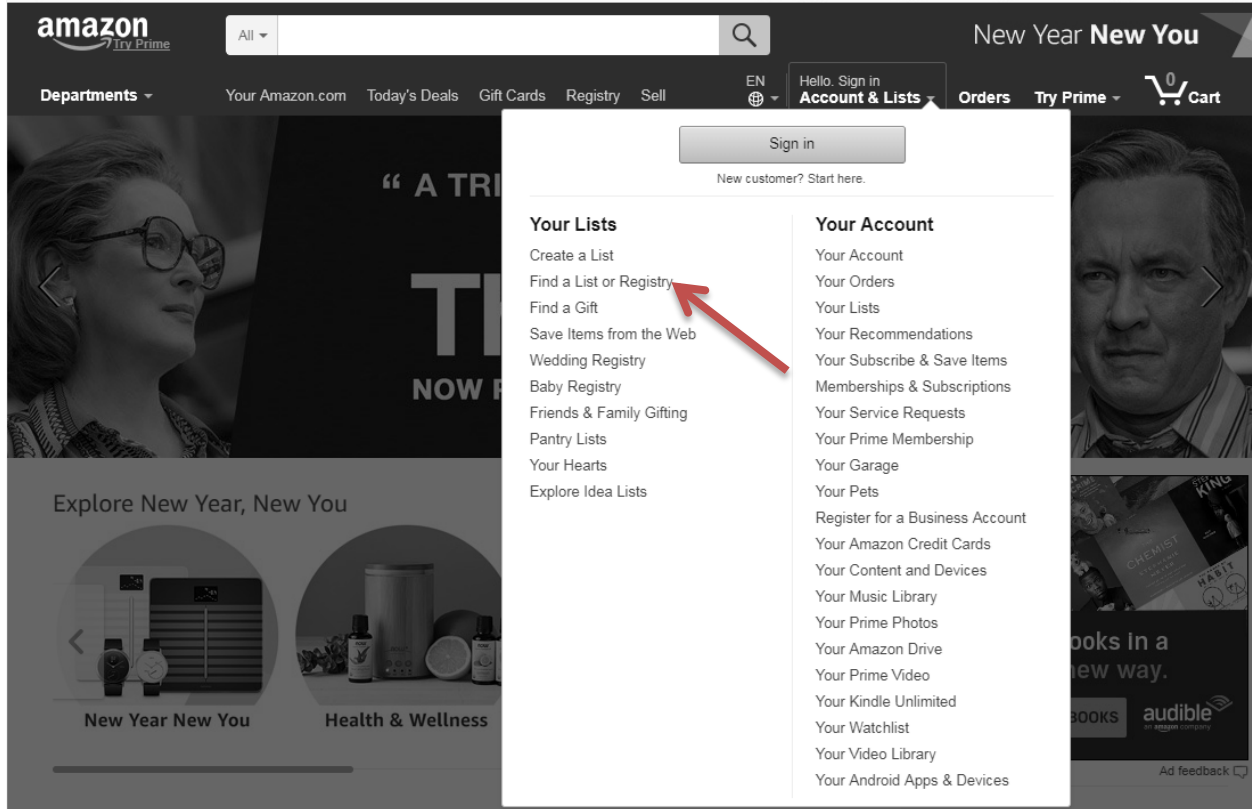

Support Good Shepherd Food Pantry through Amazon!

stmarycatholicchurchnewportmd@gmail.com

1 Find Friends & Family

2 Remember Their Wish Lists

3 Give The Perfect Gift Every Time