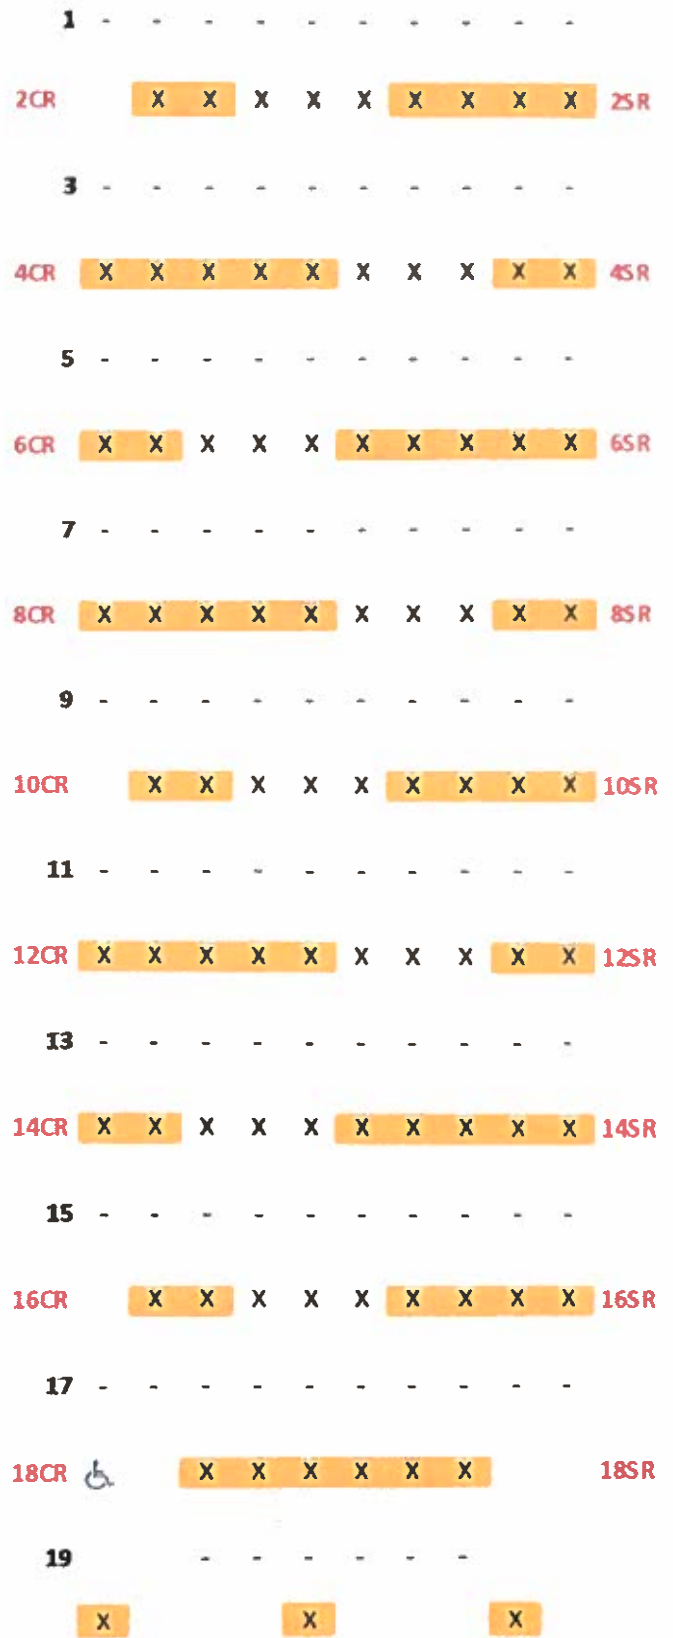

ALTAR

Key:
CR=Center Right
SR=Side Right
CL=Center Left
SL = Side Left

***CHOIR LOFT SEATING**

ALTAR

X X X X X

A

X X X X X X X X X X X

C

E

X X X X X

G

X X X X X

B

X X X X X X X X X X X

D

F

X X X X X

H