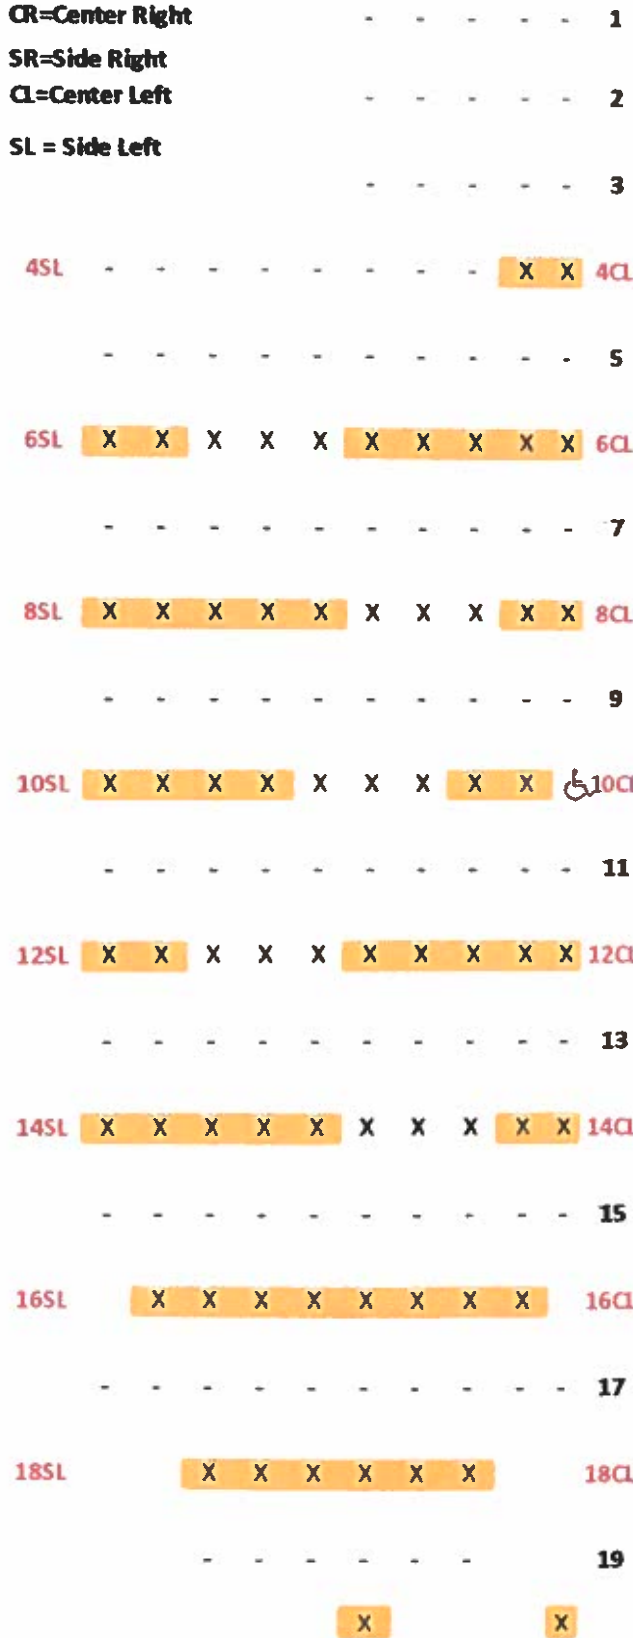

ALTAR

Key:
CR=Center Right
SR=Side Right
CL=Center Left
SL = Side Left

***CHOIR LOFT SEATING**

ALTAR

X X X X X

A

X X X X X X X X X X X

C

E

X X X X X

G

X X X X X

B

X X X X X X X X X X X

D

F

X X X X X

H