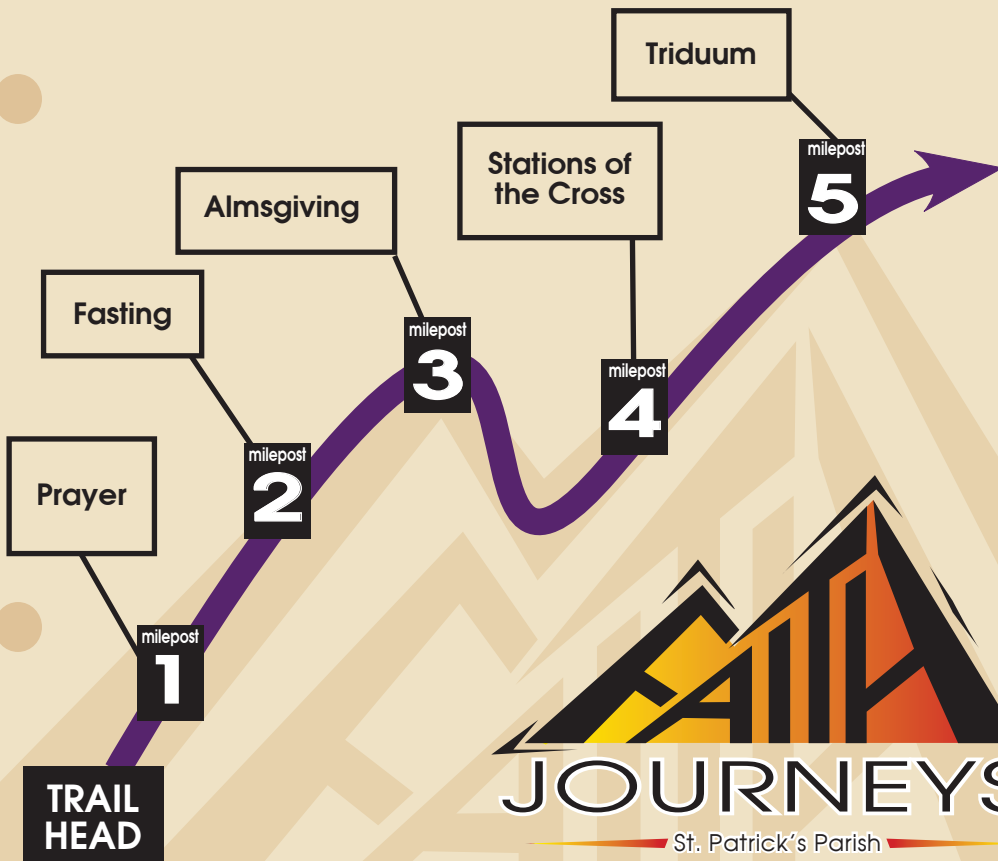

T R A I L

Lenten

WHY? Because Lent is a season we can use to grow closer to Jesus.

GOAL To learn why Lent is a special time for us as Catholics, and how to use this time to deepen our faith.

GEAR •What to Do for Lent sheet.

MILEPOSTS

Lenten Trail