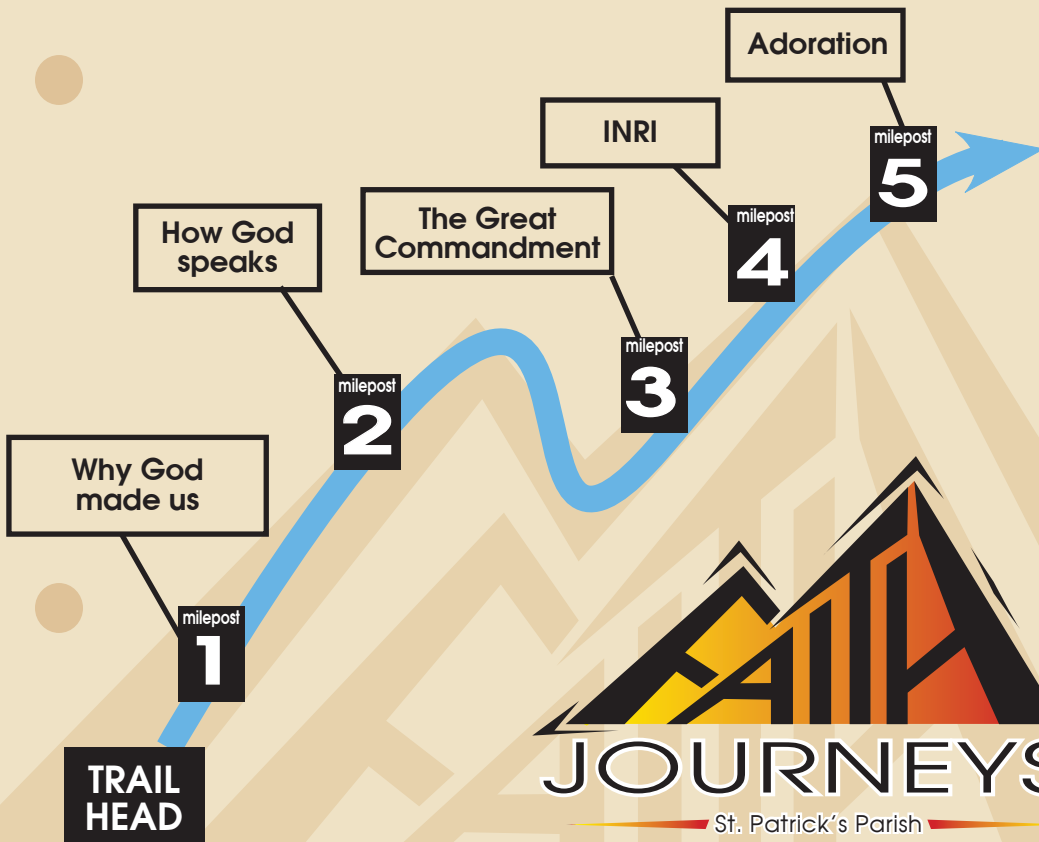

T R A I L

The Sheep

WHY? Because God, in His love, speaks to us and calls us each by name.

GOAL To develop a habit of daily prayer and follow God's commands.

- Why God Made Me card

GEAR

- Crucifix necklace
- Great Commandment stand-up sign

MILEPOSTS

The Sheep Trail

JOURNEYS

St. Patrick's Parish