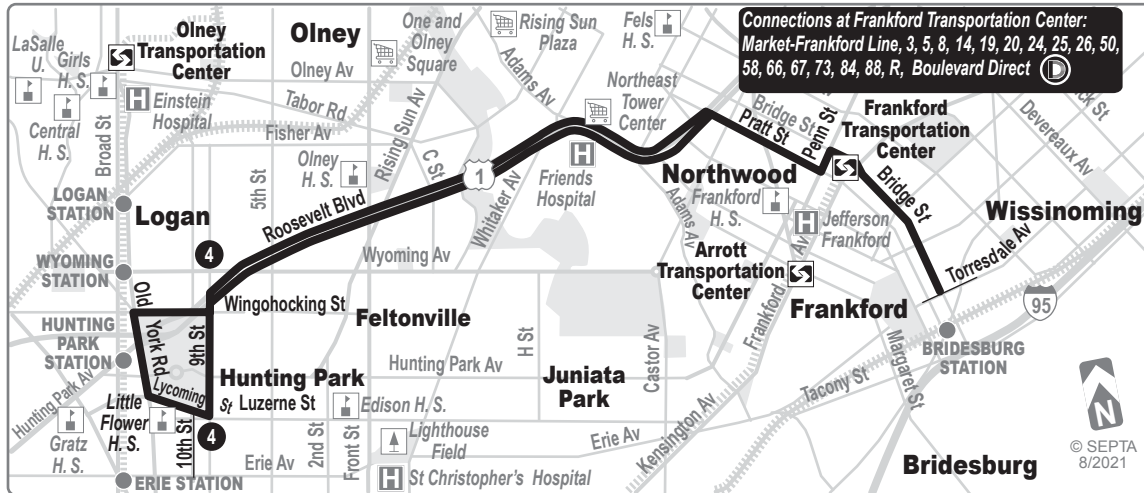

426

Torresdale Av and Bridge St to 10th and Lycoming Sts

Effective August 31, 2021

SEPTA

Service operates ONLY when school is in session.

MONDAYS THROUGH FRIDAYS				
EXCEPT CERTAIN HOLIDAYS				
Bridge St and Torresdale Av	Frankford Transportation Center	Roosevelt and Tower Blvds		10th and Lycoming Sts
AM SERVICE				
7.06	7.13	7.21		7.40
10th and Lycoming Sts			Roosevelt Blvd and Friends Hospital	Frankford Transportation Center
			Bridge St and Torresdale Av	
PM SERVICE				
2.50			3.03	3.11 3.16

Subject To Change

Bus Route 4 provides regular service to the intersection of 9th and Lycoming Streets. From this bus stop, 10th and Lycoming Streets is located one block west of 9th Street. Consult Route 4 public timetable for schedule information.