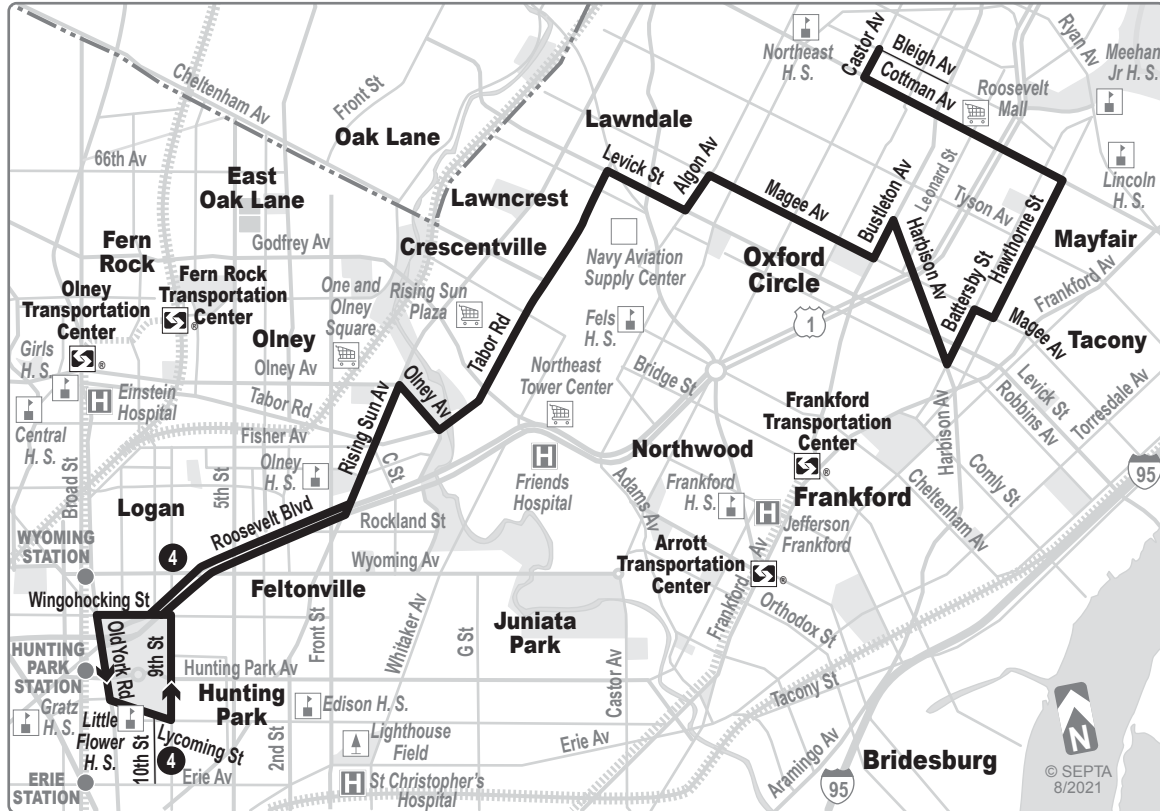

433

Northeast Philadelphia to 10th and Lycoming Sts

Effective August 31, 2021

SEPTA

Service operates ONLY when school is in session.

MONDAYS THROUGH FRIDAYS

EXCEPT CERTAIN HOLIDAYS

10th and Lycoming Sts	Tabor Av and Robbins St	Harbison Av and Leonard St	Hawthorne St and Magee Av	Hawthorne St and Cottman Av	Castor and Bleigh Avs
AM SERVICE					
	6.55	7.02	7.07	7.12	7.23
					7.40
PM SERVICE					
2.50	3.05	3.19	3.27	3.35	3.43

Subject To Change

Bus Route 4 provides regular service to the intersection of 9th and Lycoming Streets. From this bus stop, 10th and Lycoming Streets is located one block west of 9th Street. Consult Route 4 public timetable for schedule information.