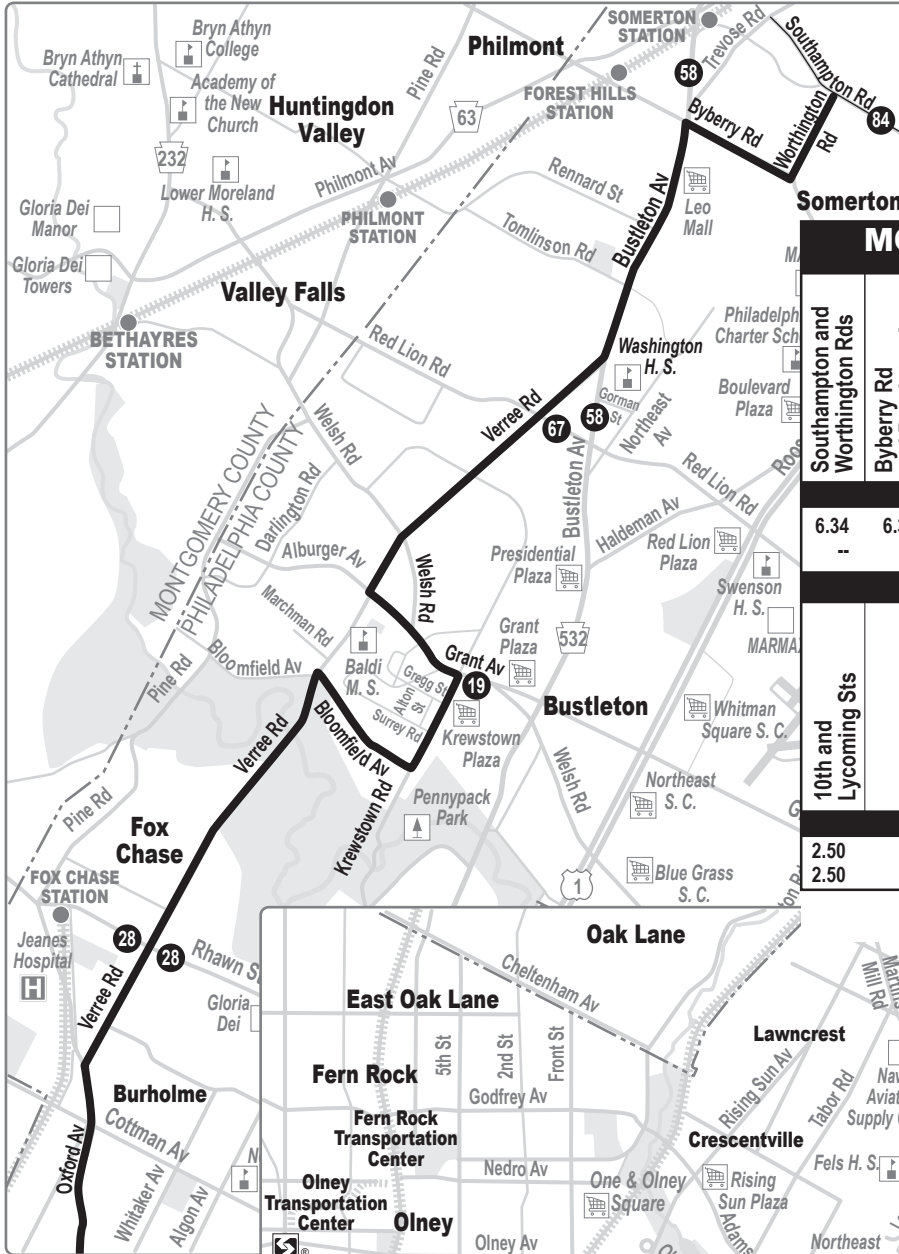

495

Southampton & Worthington Rds to 10th and Lycoming Sts

Effective August 31, 2021

SEPTA

Service operates ONLY when school is in session.

MONDAYS THROUGH FRIDAYS
EXCEPT CERTAIN HOLIDAYS

Southampton and Worthington Rds	Byberry Rd and Bustleton Av	Verree Rd and Bustleton Av	Verree Rd and Loney St	Oxford and Cottman Aves	Arrott Transportation Center	G St and Hunting Park Av	10th and Lycoming Sts
AM SERVICE							
6.34	6.38	6.42	6.57	7.01	7.17	7.28	7.40
-	-	-	6.59	7.03	7.19	7.30	7.42
PM SERVICE							
2.50			3.01	3.11	3.24	3.26	-
2.50			3.01	3.11	3.24	3.26	3.36 3.40 3.50

SEPTA 8/2021