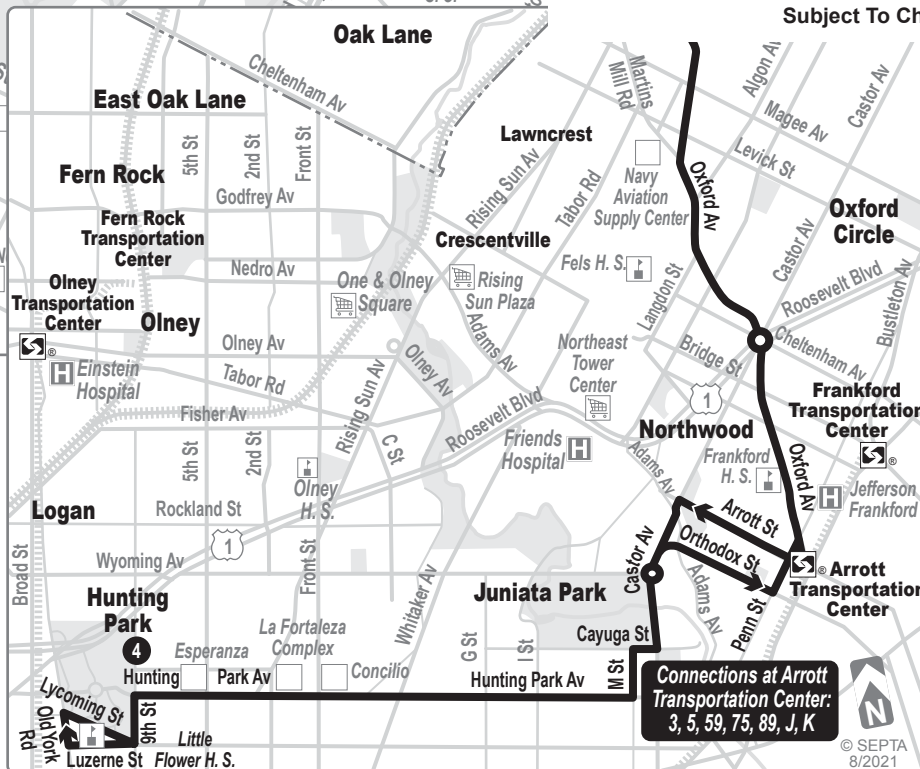

495

Southampton & Worthington Rds to 10th and Lycoming Sts

Effective August 31, 2021

SEPTA

Service operates ONLY when school is in session.

MONDAYS THROUGH FRIDAYS
EXCEPT CERTAIN HOLIDAYS

Southampton and Worthington Rds	Byberry Rd and Bustleton Av	Verree Rd and Bustleton Av	Verree Rd and Loney St	Oxford and Cottman Aves	Arrott Transportation Center	G St and Hunting Park Av	10th and Lycoming Sts
AM SERVICE							
6.34	6.38	6.42	6.57	7.01	7.17	7.28	7.40
-	-	-	6.59	7.03	7.19	7.30	7.42
PM SERVICE							
2.50			3.01	3.11	3.24	3.26	-
2.50			3.01	3.11	3.24	3.26	3.36 3.40 3.50

SEPTA 8/2021