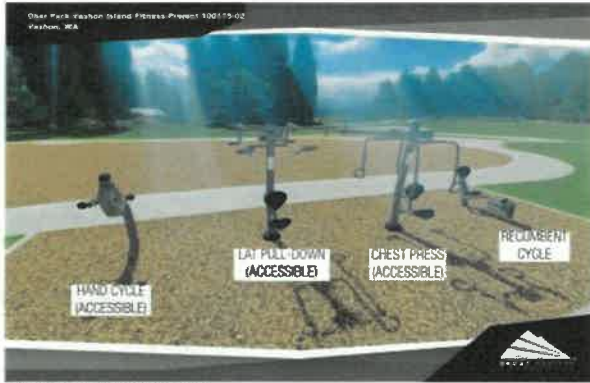

AXON VIEW - FITNESS EQUIPMENT

AXON VIEW - FITNESS EQUIPMENT

AXON VIEW - FITNESS EQUIPMENT

AXON VIEW - FITNESS EQUIPMENT

OBER PARK PLAYGROUND FOR ALL FITNESS EQUIPMENT - OPTION 1

WHEELCHAIR
ACCESSIBLE
SIDE

WHEELCHAIR
ACCESSIBLE
SIDE

ACCESSIBLE LAT PULL DOWN

CAPTAIN'S CHAIR

ACCESSIBLE CHEST PRESS

FITNESS EQUIPMENT - TRAINING CIRCUIT

OBER PARK PLAYGROUND FOR ALL FITNESS EQUIPMENT - OPTION 1

CARDIO WALKER

LEG PRESS

RECLUMBENT CYCLE

FITNESS EQUIPMENT - TRAINING CIRCUIT

OBER PARK PLAYGROUND FOR ALL FITNESS EQUIPMENT - OPTION 1

BENCH DIP STATION

HORIZONTAL CHIN-UP STATION

BALANCE BOARD STATION

FITNESS EQUIPMENT - TRAINING CIRCUIT

OBER PARK PLAYGROUND FOR ALL FITNESS EQUIPMENT - OPTION 1

ACCESSIBLE HAND CYCLE

PUSH-UP LOW

OBER PARK PLAYGROUND FOR ALL FITNESS EQUIPMENT - OPTION 1