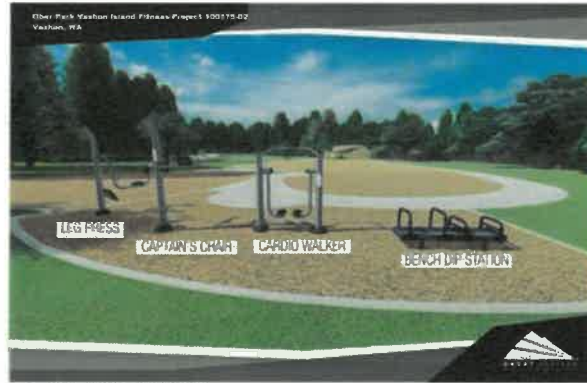

AXON VIEW - FITNESS EQUIPMENT

AXON VIEW - FITNESS EQUIPMENT

AXON VIEW - FITNESS EQUIPMENT

AXON VIEW - FITNESS EQUIPMENT

OBER PARK PLAYGROUND FOR ALL FITNESS EQUIPMENT - OPTION 1

WHEELCHAIR
ACCESSIBLE
SIDE

WHEELCHAIR
ACCESSIBLE
SIDE

ACCESSIBLE LAT PULL DOWN

CAPTAIN'S CHAIR

ACCESSIBLE CHEST PRESS

FITNESS EQUIPMENT - TRAINING CIRCUIT

OBER PARK PLAYGROUND FOR ALL FITNESS EQUIPMENT - OPTION 1

CARDIO WALKER

LEG PRESS

RECLUMBENT CYCLE

FITNESS EQUIPMENT - TRAINING CIRCUIT

OBER PARK PLAYGROUND FOR ALL FITNESS EQUIPMENT - OPTION 1

BENCH DIP STATION

HORIZONTAL CHIN-UP STATION

BALANCE BOARD STATION

FITNESS EQUIPMENT - TRAINING CIRCUIT

OBER PARK PLAYGROUND FOR ALL FITNESS EQUIPMENT - OPTION 1

ACCESSIBLE HAND CYCLE

PUSH-UP LOW

OBER PARK PLAYGROUND FOR ALL FITNESS EQUIPMENT - OPTION 1