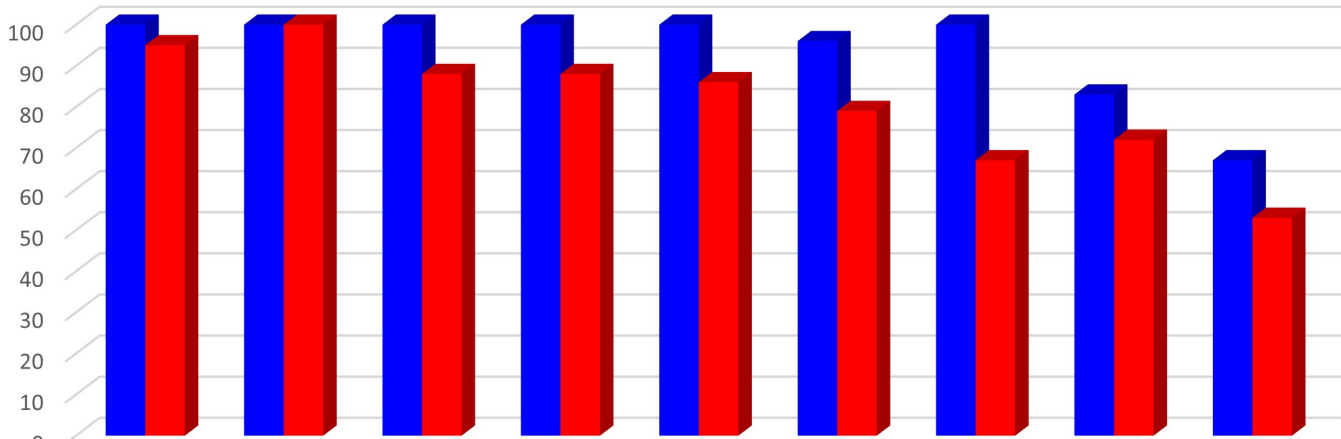

Immaculate Conception School

Spring 2021 NWEA MAP Assessment Results

Percentage of Students Showing Growth
Fall 2020-Spring 2021

■ Math	100	100	100	100	100	96	100	83	67
■ Reading	95	100	88	88	86	79	67	72	53