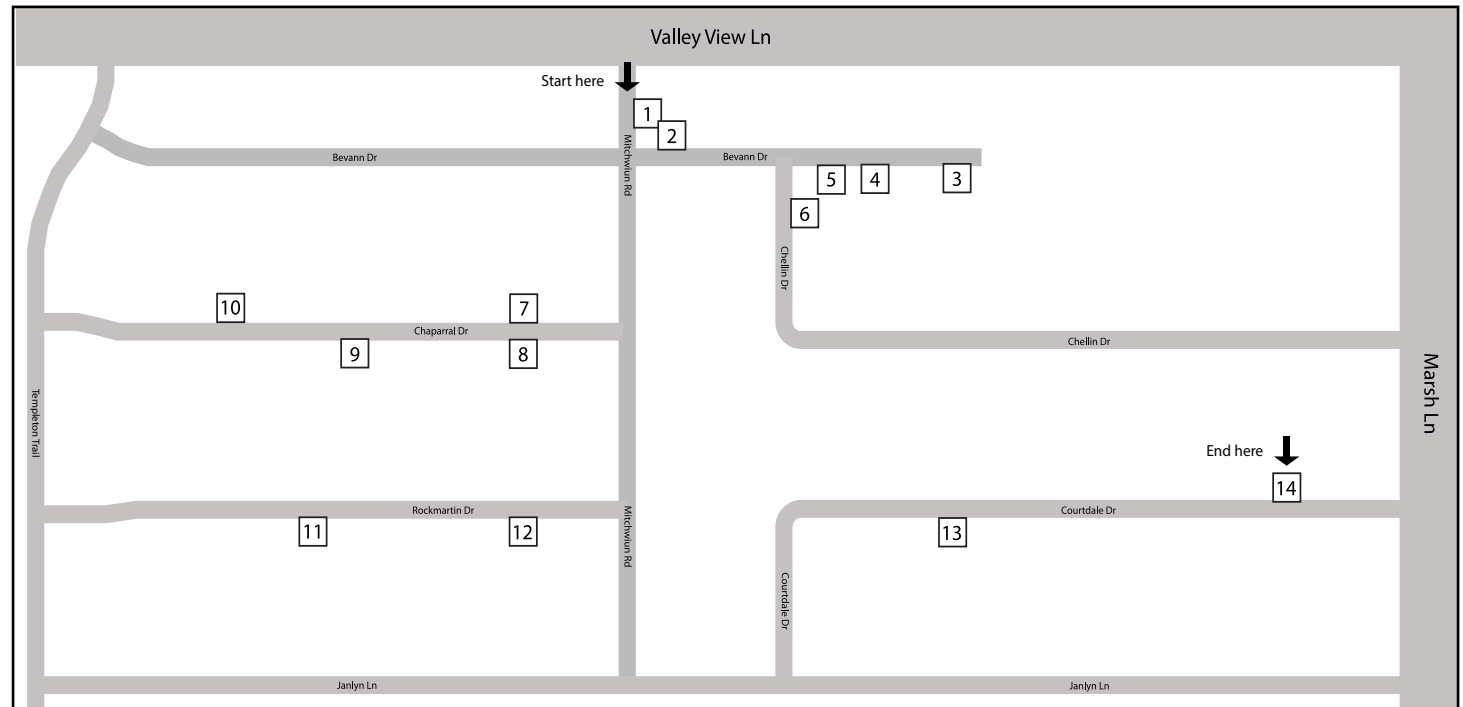

Crestbrook Estates Neighborhood

STATIONS OF THE CROSS

STATION LOCATION:

1. 3505 Bevann
2. 3505 Bevann
3. 3536 Bevann
4. 3528 Bevann
5. 3524 Bevann
6. 3524 Bevann
7. 3465 Chaparral
8. 3464 Chaparral
9. 3444 Chaparral
10. 3431 Chaparral
11. 3440 Rockmartin
12. 3464 Rockmartin
13. 3620 Courtdale
14. 3651 Courtdale

<https://mycatholic.life/catholic-prayers/stations-of-the-cross/>