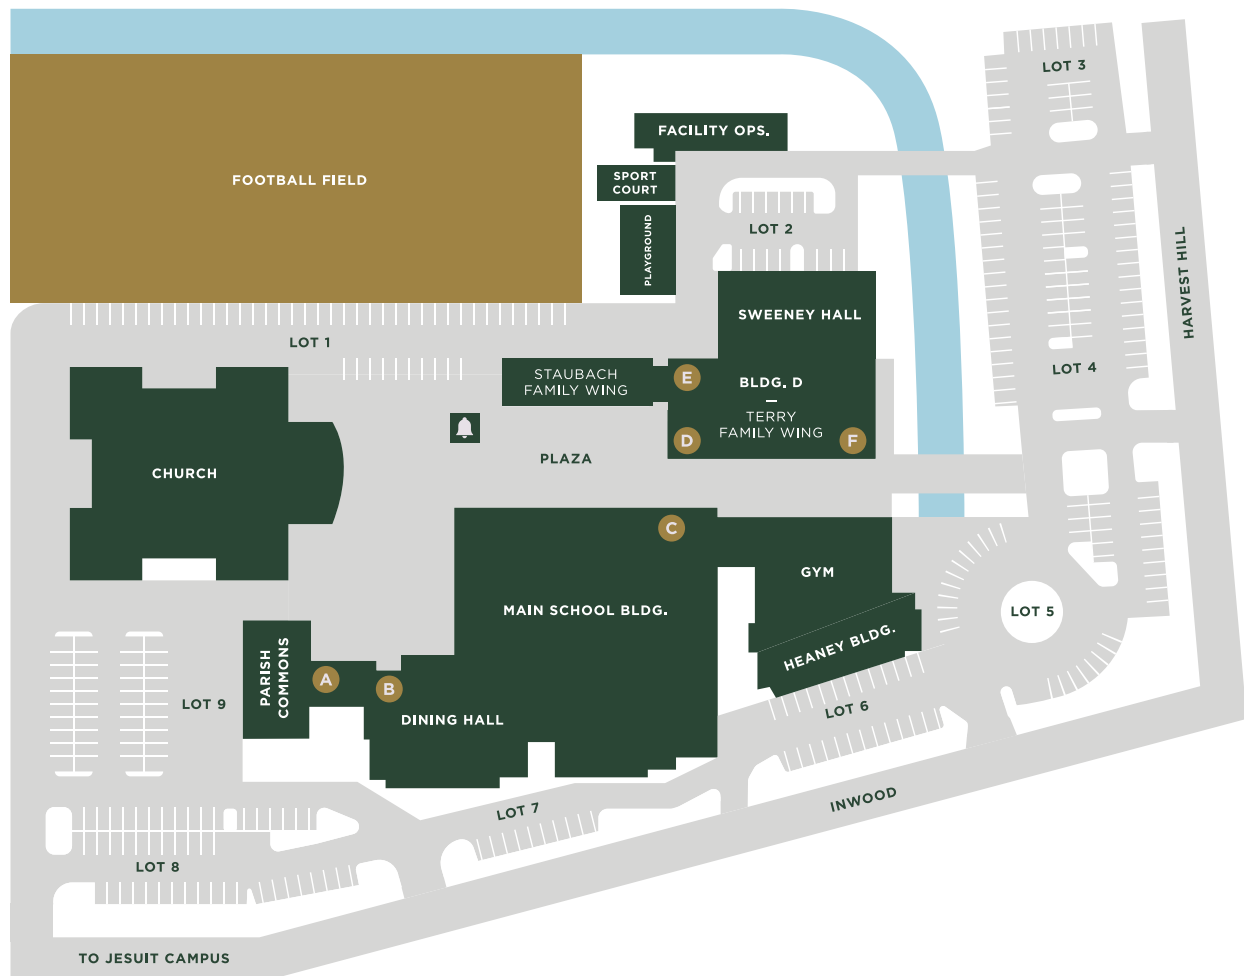

WELCOME TO

St Rita

CATHOLIC COMMUNITY

— ❖ —

CAMPUS MAP

ST. RITA CAMPUS LEGEND

- ◆ A - Parish Commons Entrance
- ◆ B - Dining Hall Entrance
- ◆ C - School Greeter Area Entrance
- ◆ D - School Administration Entrance
- ◆ E - After Hours/Weekend Entrance
- ◆ F - Parish Office Entrance