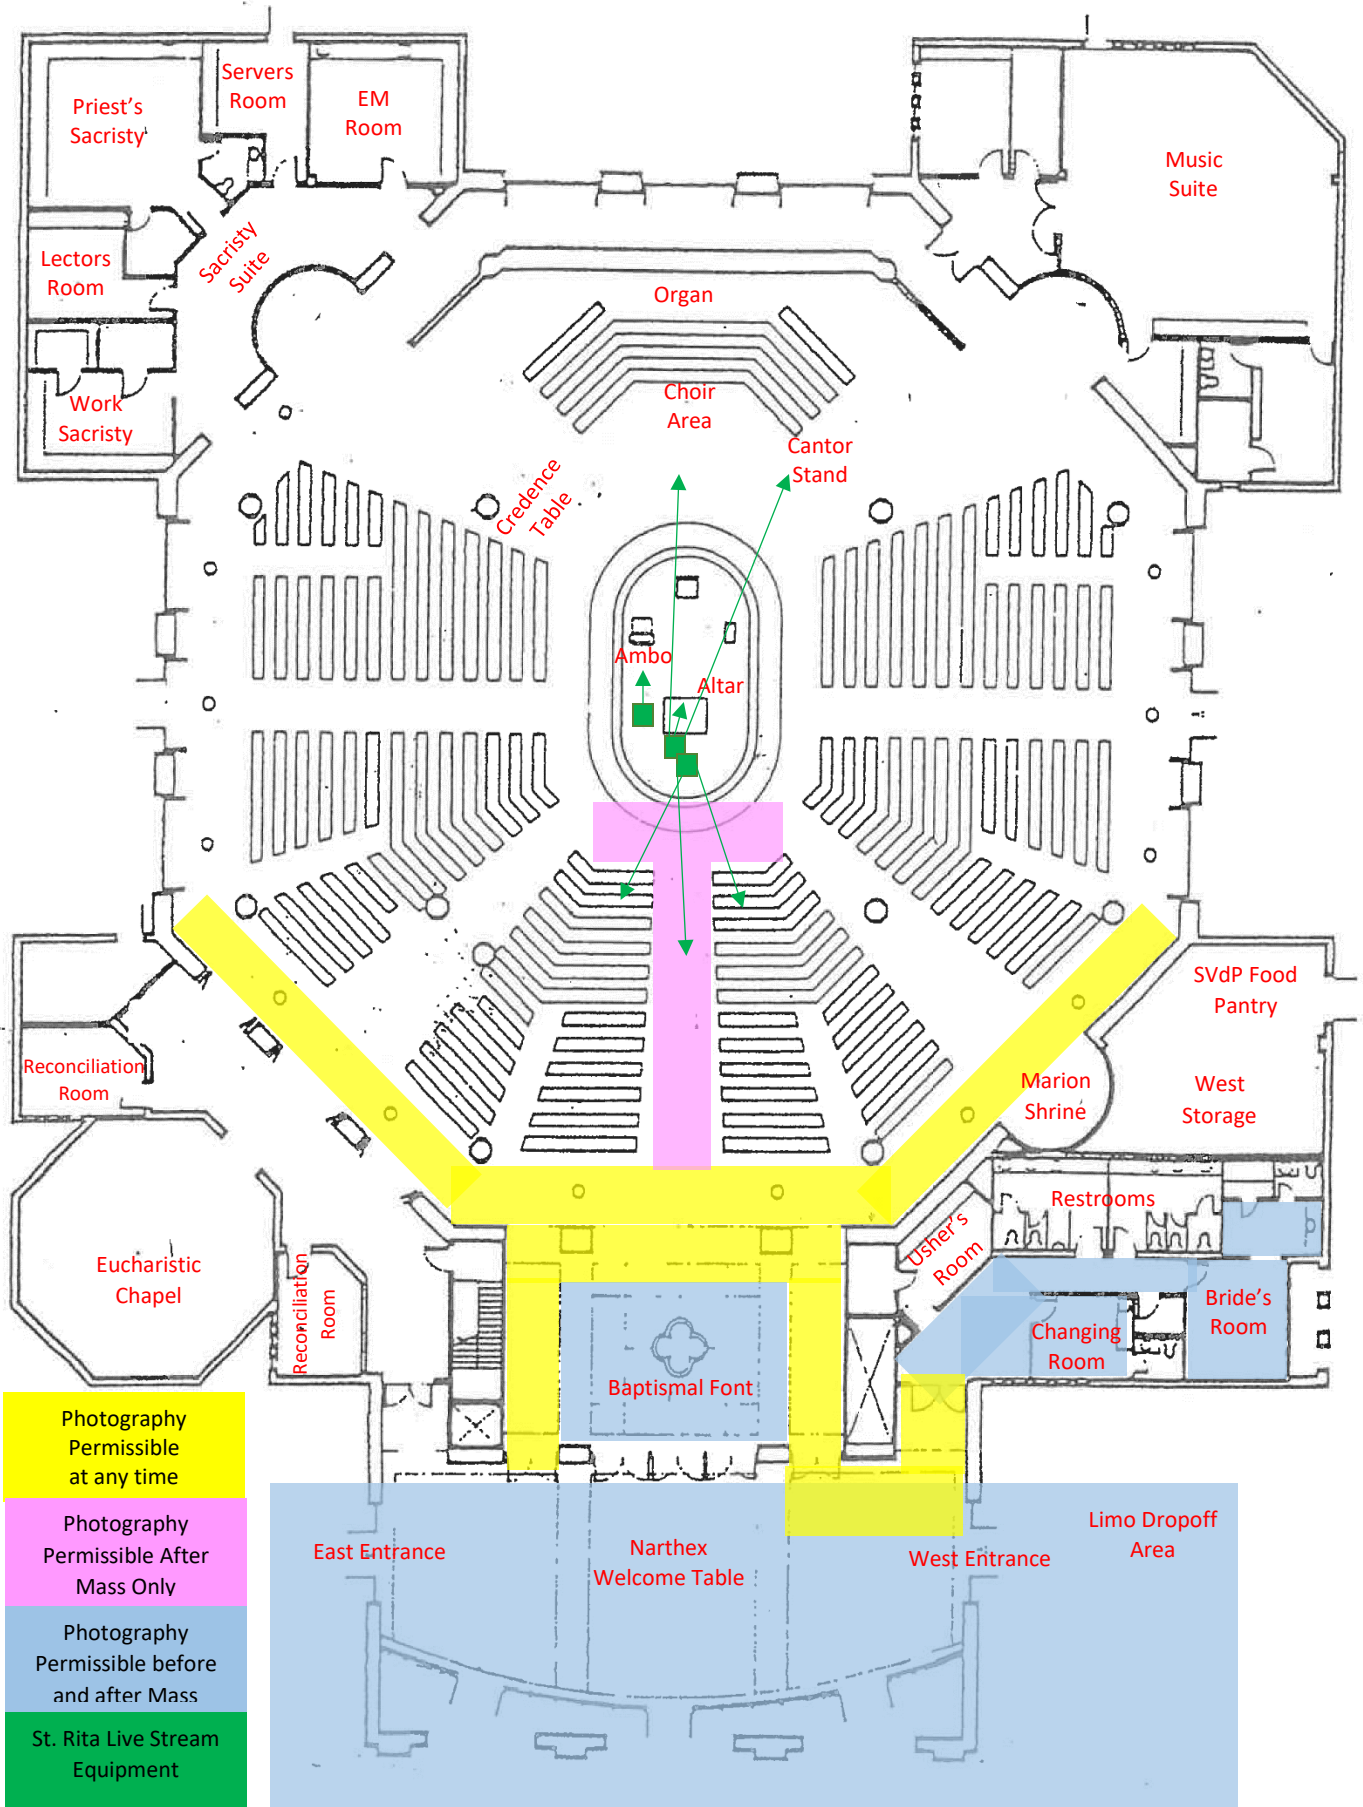

CHURCH FLOORPLAN - WEDDINGS

FLOOR PLAN

- Photography Permissible at any time
- Photography Permissible After Mass Only
- Photography Permissible before and after Mass
- St. Rita Live Stream Equipment