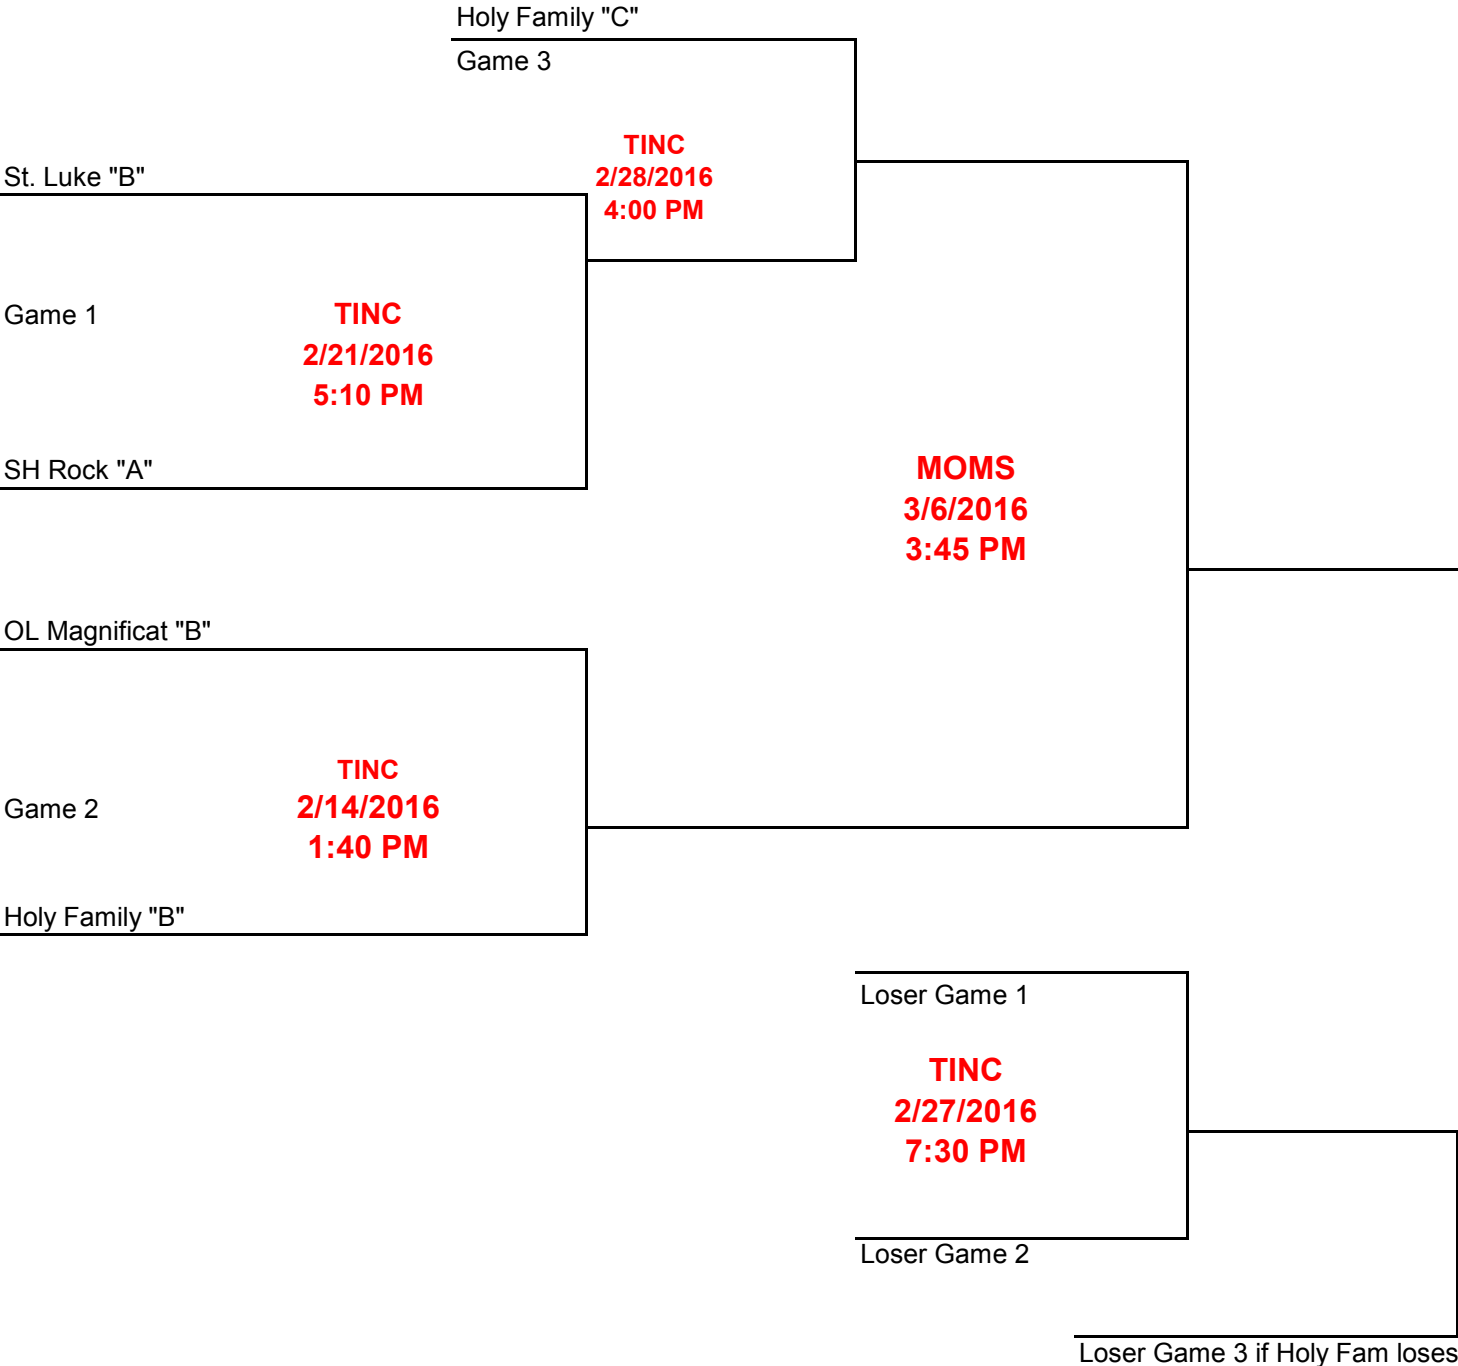

Varsity Boys Bracket 2