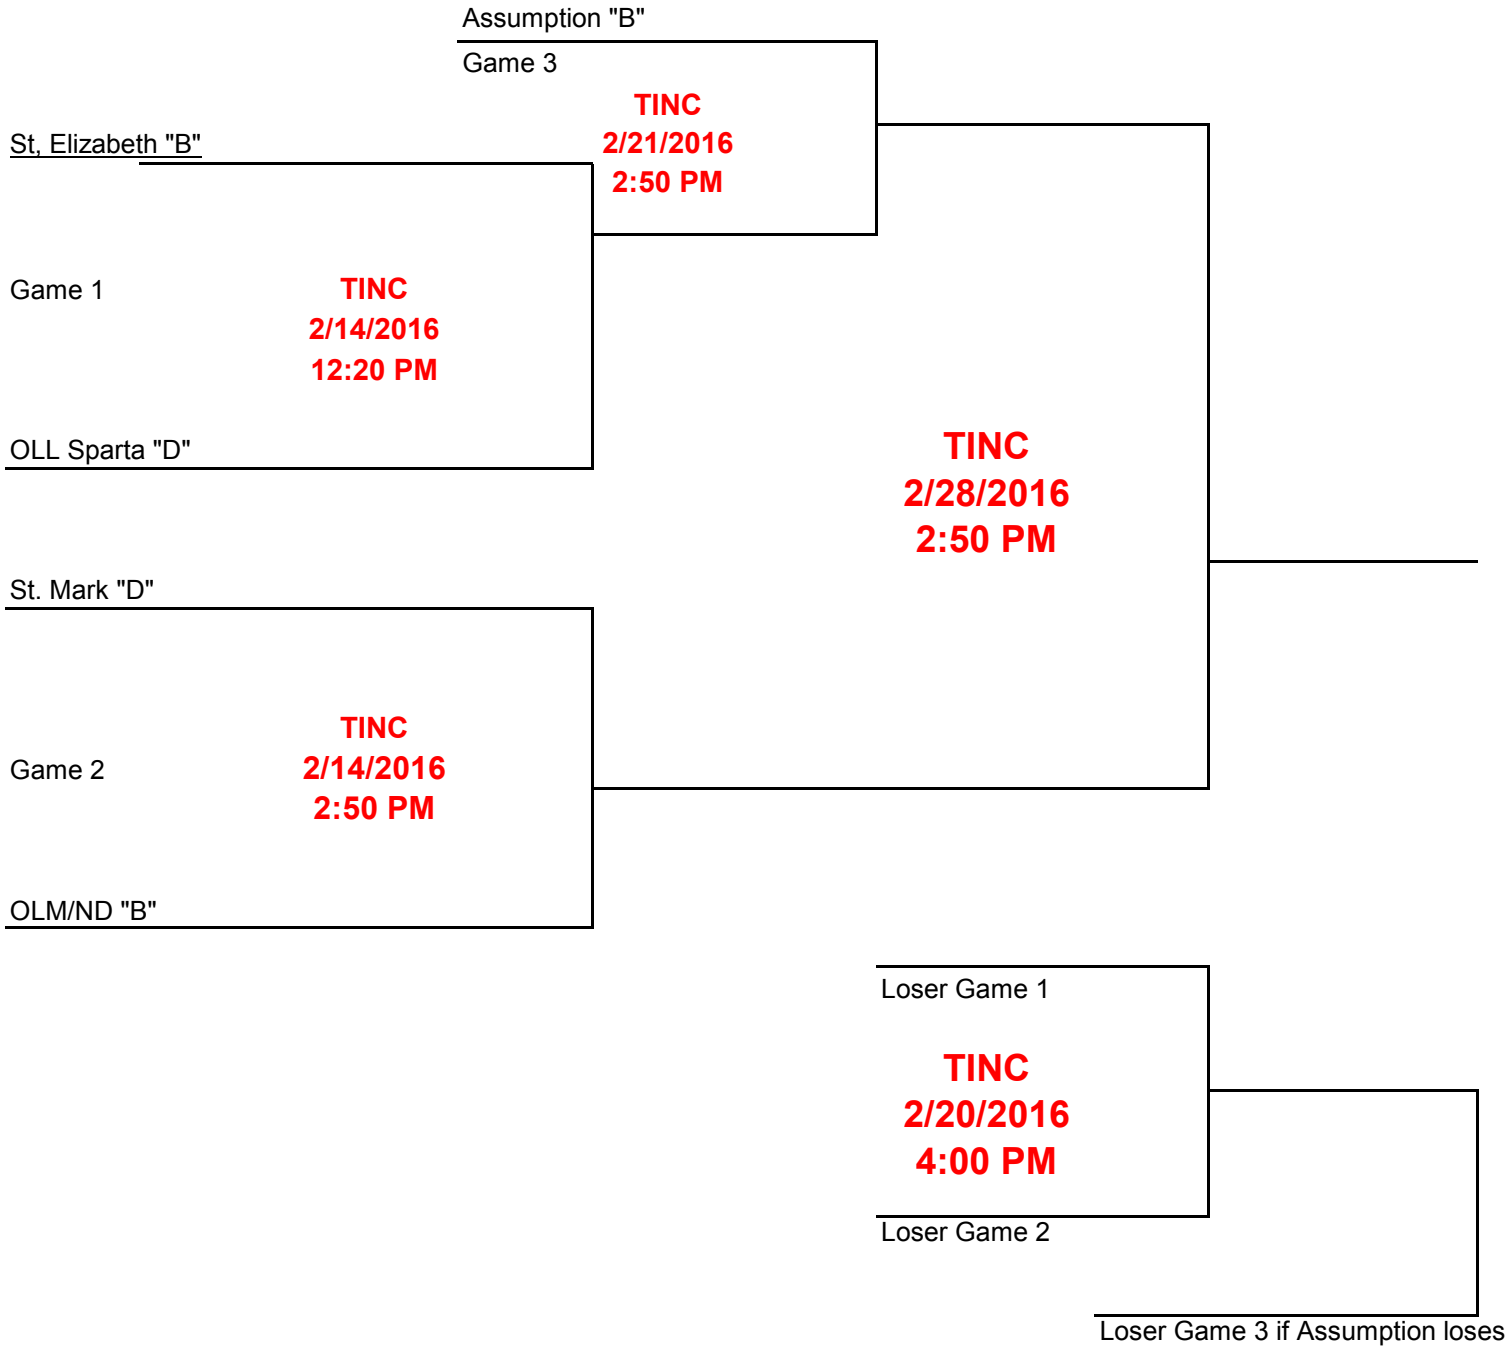

CYO Rules are the same as except the following!

1. All timeouts are 30 seconds!
2. Overtime is 2 minutes!
3. Halftime and between games no more than 3 minutes!
4. JV is 6 min quarters and Varsity 7 min. quarters!

JV Boys Bracket 1

JV Boys Bracket 2

Junior Varsity Girls Round Robin 1

St. Therese "B" vs. Star of the Sea "B" 2/13/16 4:00 PM TINC

Star of the Sea "B" vs. OLL Sparta "C" 2/21/16 1:40PM TINC

St. Therese "B" vs. OLL Sparta "C" 2/28/16 6:20 PM TINC