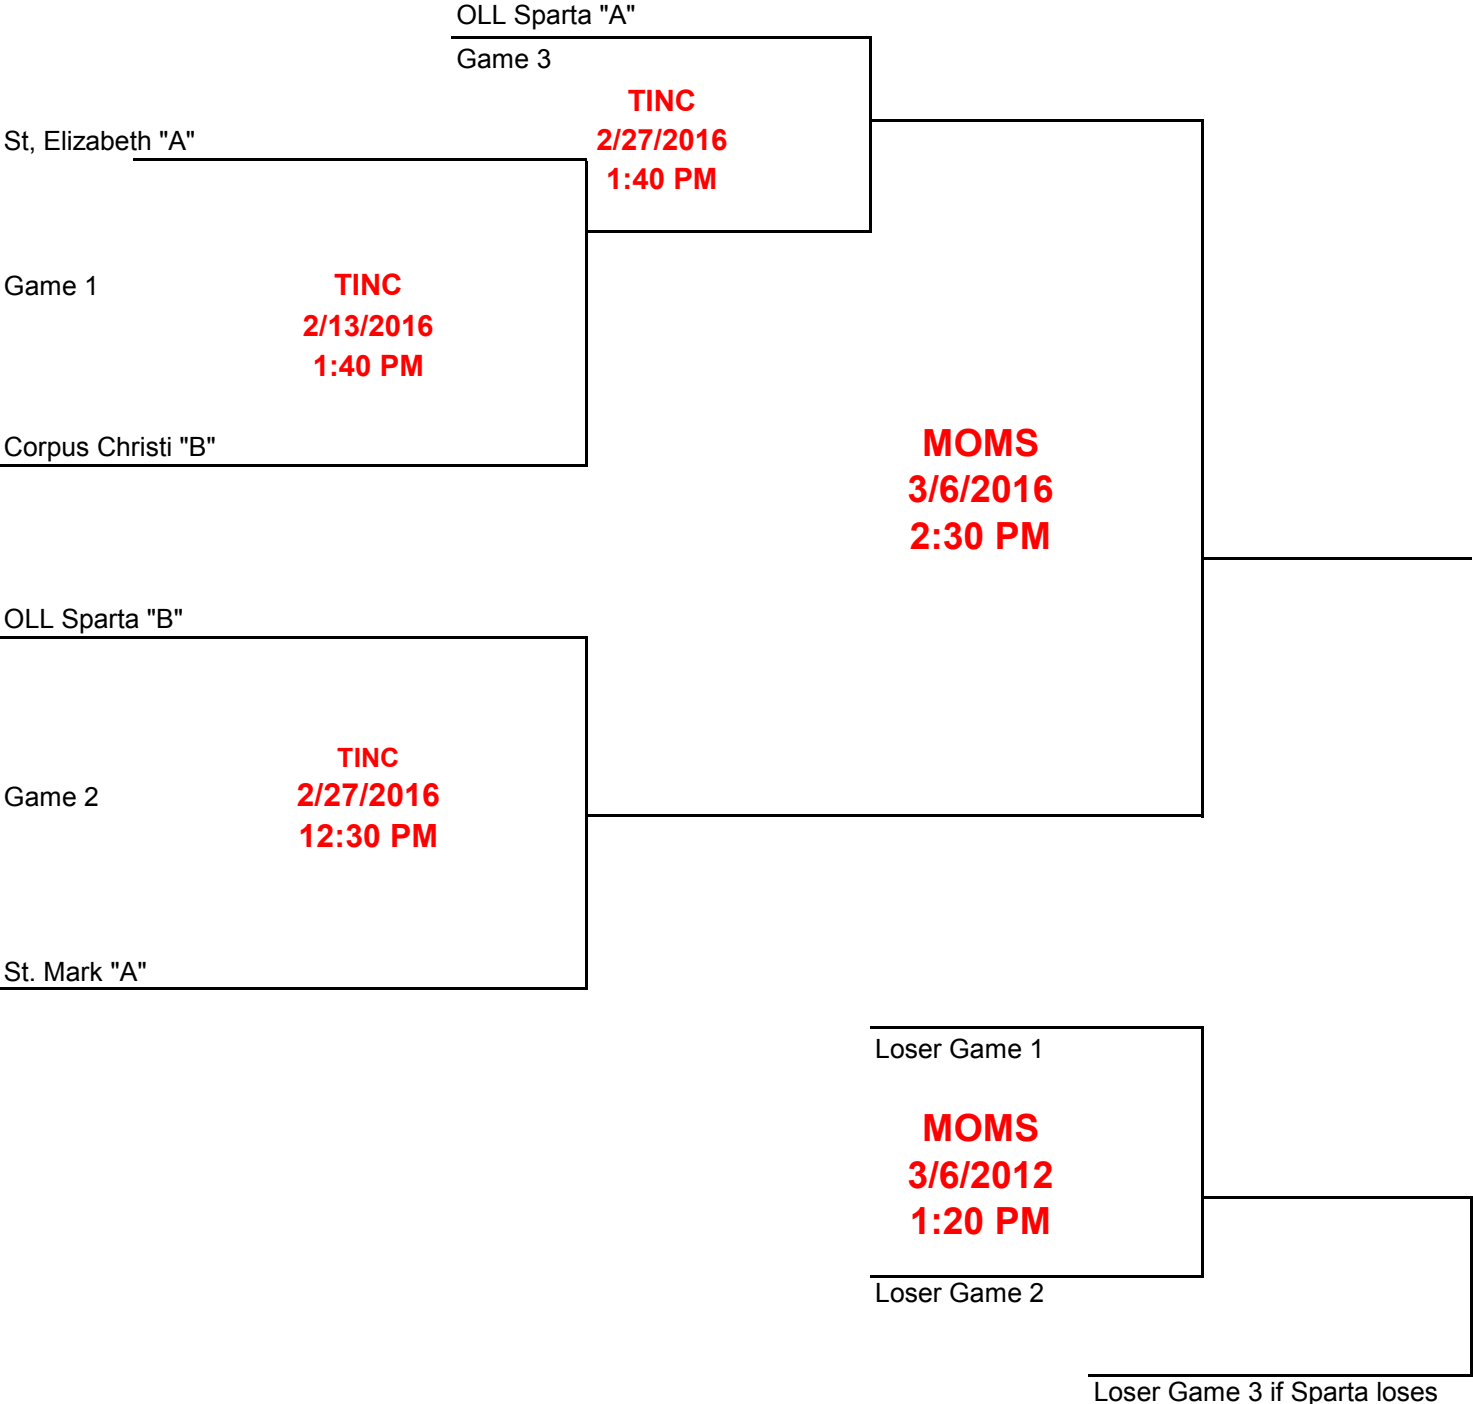

CYO Rules are the same as except the following!

1. All timeouts are 30 seconds!
2. Overtime is 2 minutes!
3. Halftime and between games no more than 3 minutes!
4. JV is 6 min quarters and Varsity 7 min. quarters!

JV Boys Bracket 1

JV Boys Bracket 2

Junior Varsity Girls Round Robin 1

St. Therese "B" vs. Star of the Sea "B" 2/13/16 4:00 PM TINC

Star of the Sea "B" vs. OLL Sparta "C" 2/21/16 1:40PM TINC

St. Therese "B" vs. OLL Sparta "C" 2/28/16 6:20 PM TINC