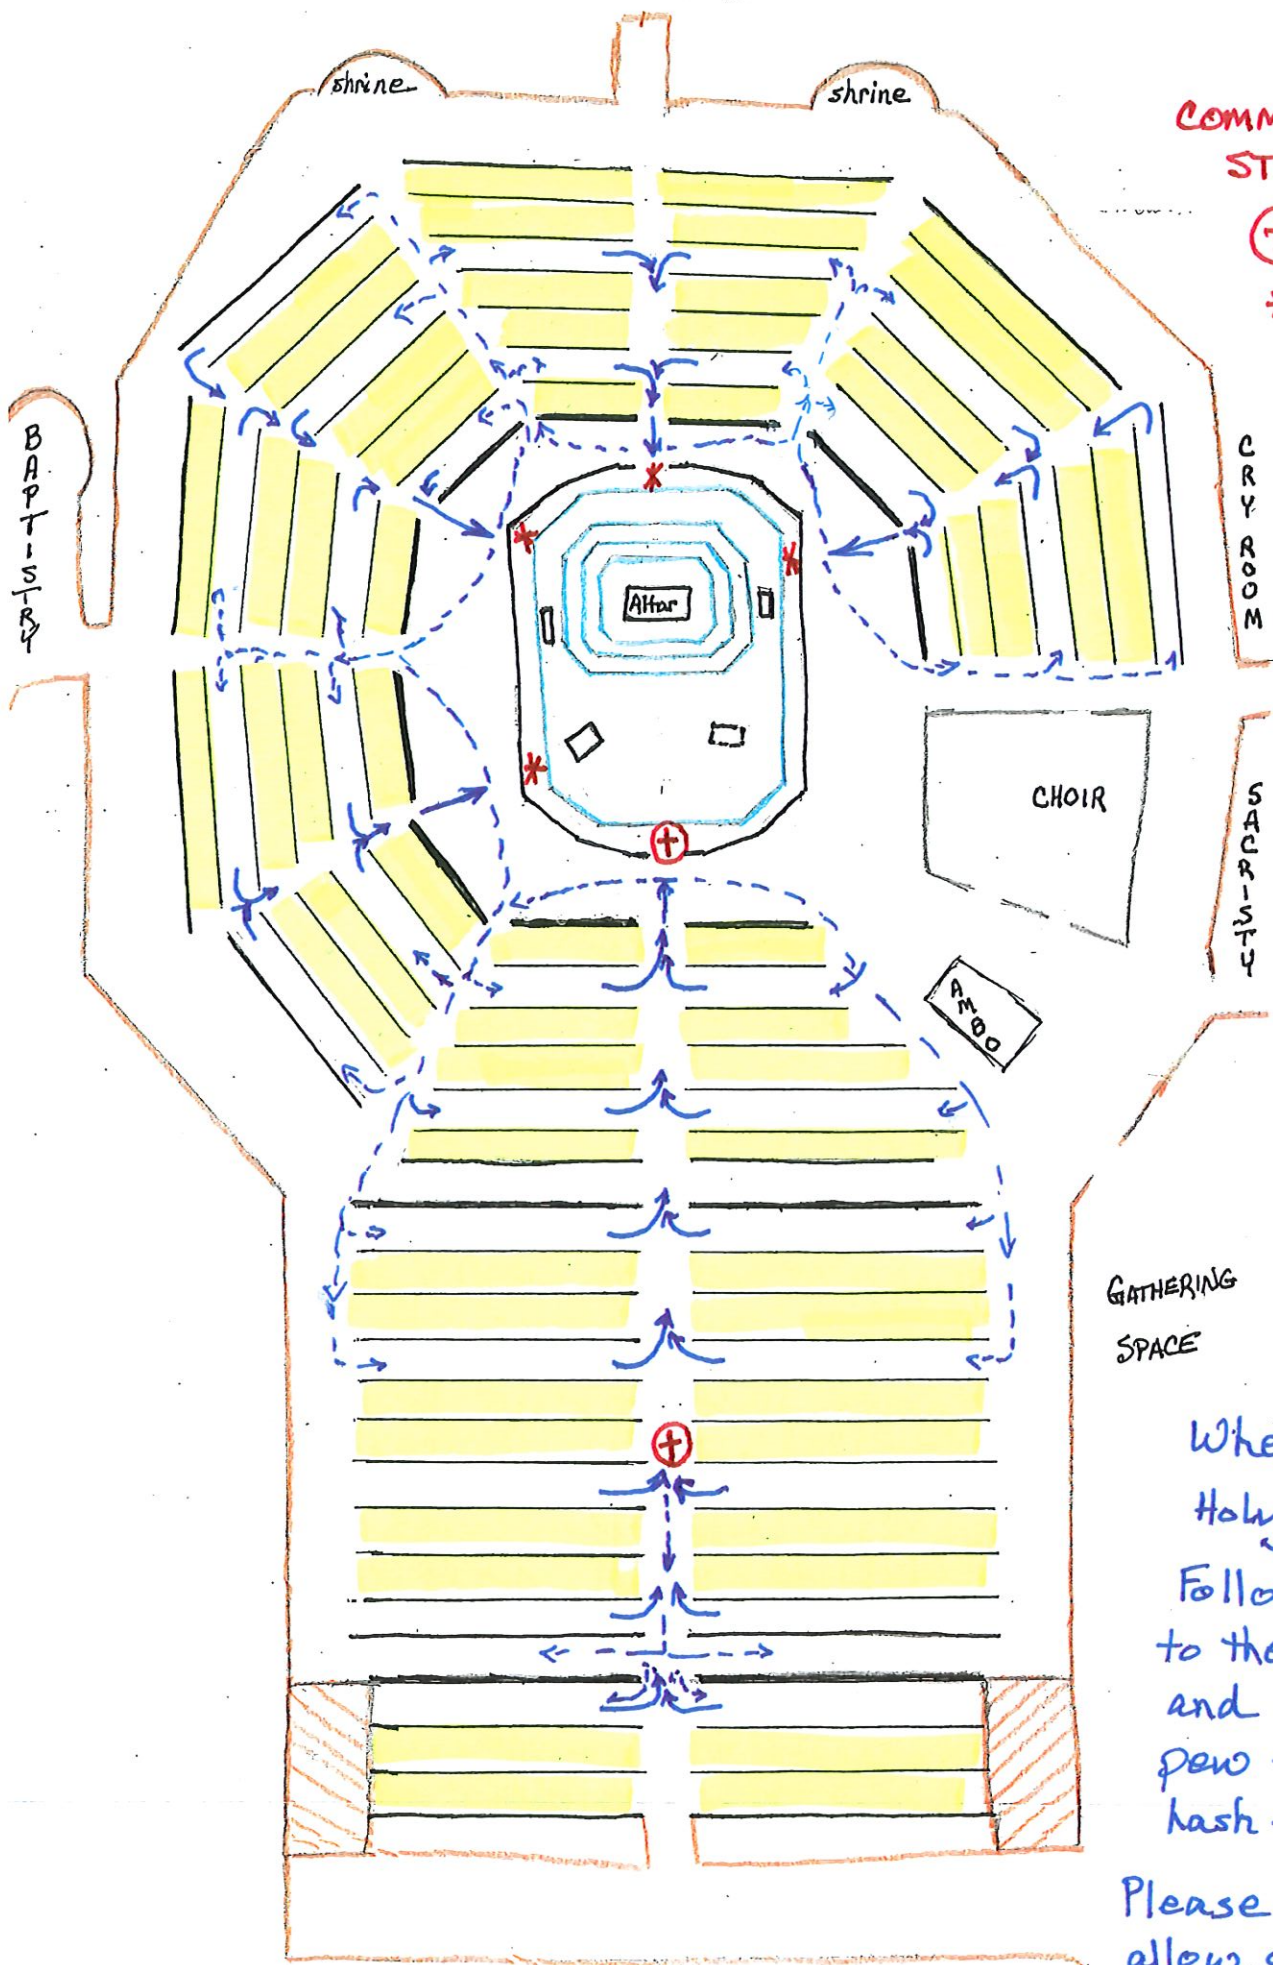

MISSION RD.

shrine

shrine

COMMUNION STATIONS

⊕ FR + Deacon

* EXTRAORDINARY MINISTERS

BAPTISTRY

CRY ROOM

SACRISTY

CHOIR

PEW

GATHERING SPACE

When receiving Holy Communion:
 Follow ^{SOLID} blue arrows to the minister and return to pew following dash-marked lines.

Please alternate... allow one pew to go & then opposite one, & continue

MISSION RD

SEATING PLAN

BAPTIST

CRY ROOM

BAPTIST

GATHERING SPACE